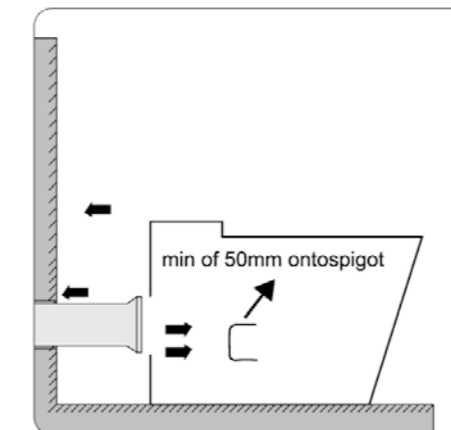

5 Align and push fully assembled toilet back to the wall.