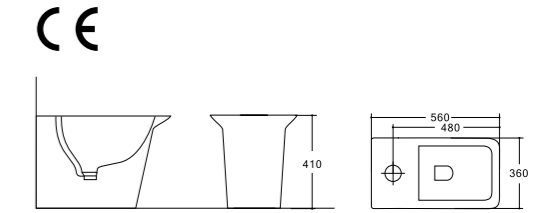

E-M4084B

Floor Standing Bidet

- 560x360x410mm
- 22-1/16"×14-3/16"×16-1/8"