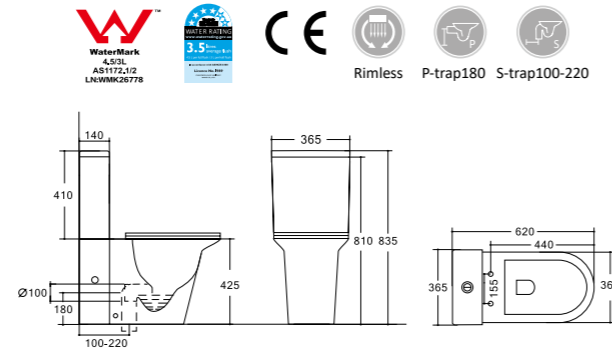

Certifications

- Watermark Number: WMK26778
- Wels Number: 1989