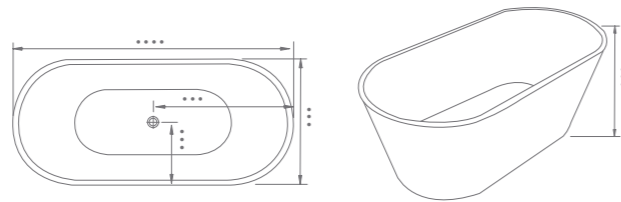

MODEL:608C (白/黑)

SIZE: 1200x650x590 mm 1300x700x590 mm
1400x700x590 mm 1500x750x590 mm
1600x750x590 mm 1700x800x590 mm