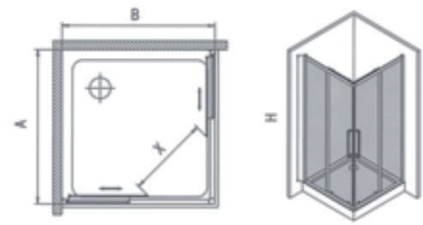

Square two fixed panels two sliding door

Model	Item size	A	B	H	X	Tray
GUD-A-201	900x900x1900	880-900	860-900	1900	470	135/55
	800x800x1900	780-800	760-800	1900	400	135/55