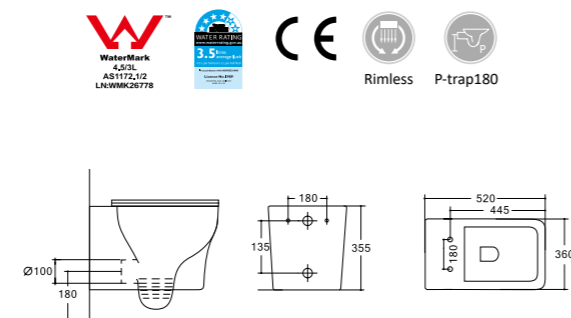

Certifications

- Watermark Number: WMK26778
- Wels Number: 1989