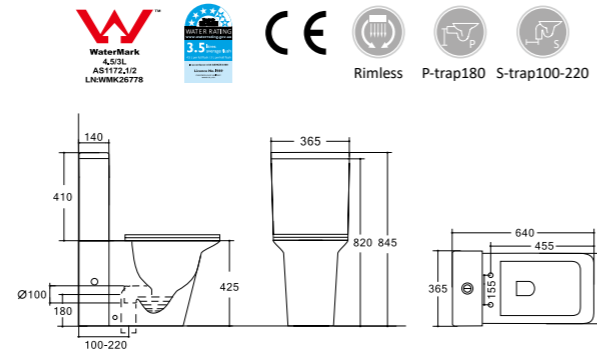

Certifications

- Watermark Number: WMK26778
- Wels Number: 1989