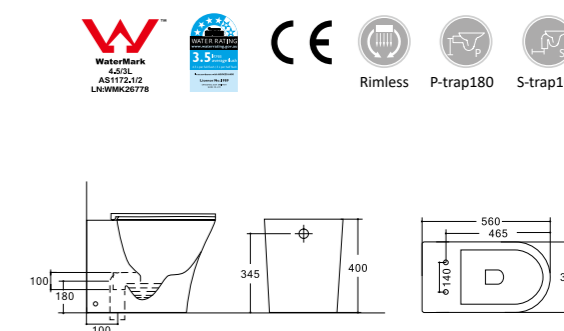

Certifications

- Watermark Number: WMK26778
- Wels Number: 1989