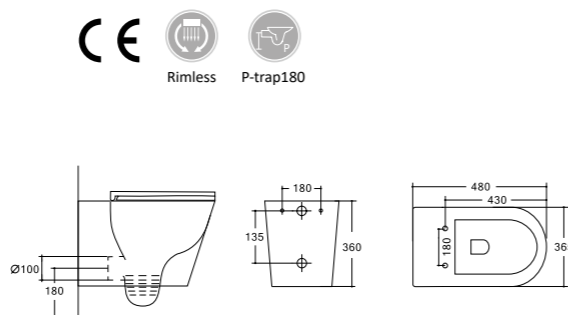

D-P3667

Wall-hung Toilet

- 480×365×360mm
- 18-7/8"×14-3/8"×14-3/16"