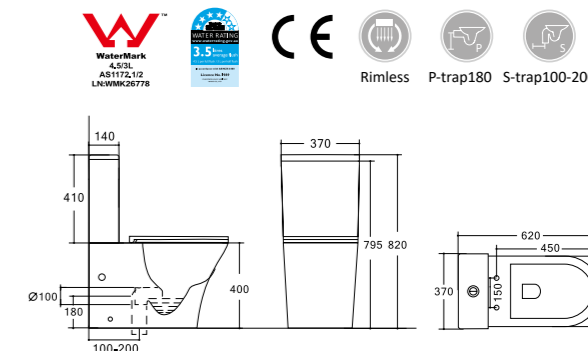

Certifications

- Watermark Number: WMK26778
- Wels Number: 1989