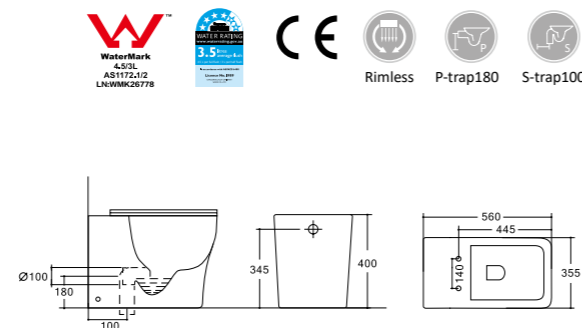

Certifications

- Watermark Number: WMK26778
- Wels Number: 1989