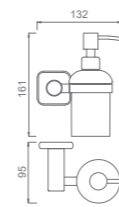

V1503322
Soap dispenser holder
Material: SUS304
Finish: Black
Number: 0022800