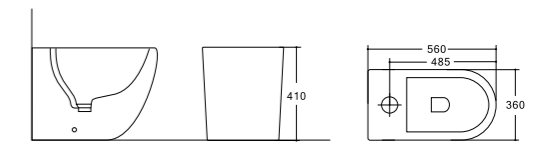

B-P3079

Two-Piece Toilet

- 620×370×820mm
- 24-7/16"×14-9/16"×32-5/16"

Certifications

- Watermark Number: WMK26778
- Wels Number: 1989

B-PM3079B

Two-Piece Toilet

- 620×370×820mm
- 24-7/16"×14-9/16"×32-5/16"

Certifications

- Watermark Number: WMK26778
- Wels Number: 1989

C-P5879

Floor Standing Toilet

- 560×360×405mm
- 22-1/16"×14-3/16"×15-15/16"

Certifications

- Watermark Number: WMK26778
- Wels Number: 1989

C-PM5879B

Floor Standing Toilet

- 560×360×405mm
- 22-1/16"×14-3/16"×15-15/16"

Certifications

- Watermark Number: WMK26778
- Wels Number: 1989

E-4079

Floor Standing Bidet

- 560×360×410mm
- 22-1/16"×14-3/16"×16-1/8"

E-M4079B

Floor Standing Bidet

- 560×360×410mm
- 22-1/16"×14-3/16"×16-1/8"

D-P3666

Wall-hung Toilet

- 485×370×365mm
- 19-1/8"×14-9/16"×14-3/8"

Certifications

- Watermark Number: WMK26778
- Wels Number: 1989

D-PM3666B

Wall-hung Toilet

- 485×370×365mm
- 19-1/8"×14-9/16"×14-3/8"

Certifications

- Watermark Number: WMK26778
- Wels Number: 1989

E-4666

Wall-hung Bidet

- 485×370×325mm
- 19-1/8"×14-9/16"×12-13/16"

E-M4666B

Wall-hung Bidet

- 485×370×325mm
- 19-1/8"×14-9/16"×12-13/16"