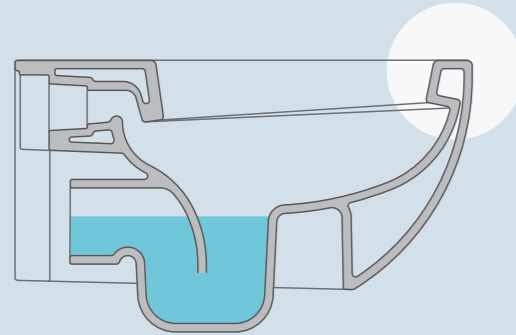

RIMLESS FLUSH SYSTEM

The new Rimless flush system, New flushing systems come with visible edges and use only a small amount of water, leaving no space for dirt and bacteria to form. This makes it extremely quick and easy to clean. Designed with an innovative flushing system that facilitates cleaning any case installed in the same way as conventional toilet. Flushing and perfect cleaning are assured with just 4.5/3 litres of water.

Traditional