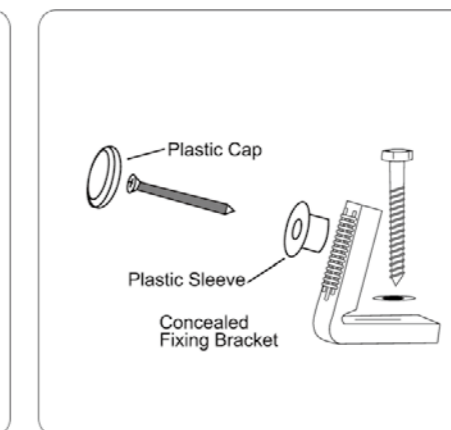

9 Fix the pan by screwing the foundation bolt to the floor.