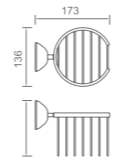

V1811322
Soap basket
Material: SUS304
Finish: Black
Number: 0027500