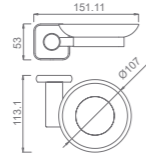

V1501322
Soap holder
Material: SUS304
Finish: Black
Number: 0017800