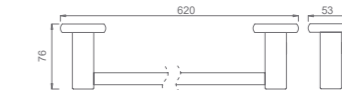

V1101322
Single towel bar
Material: SUS304
Finish: Black
Number: 0022800