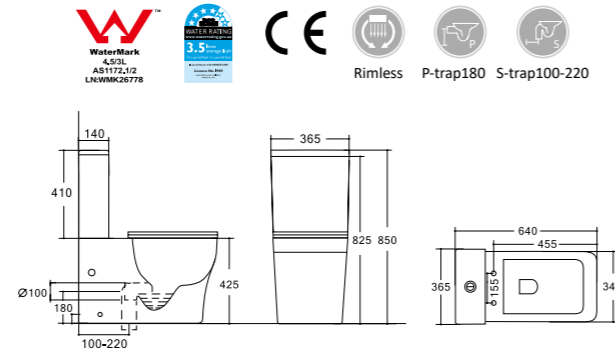

Certifications

- Watermark Number: WMK26778
- Wels Number: 1989