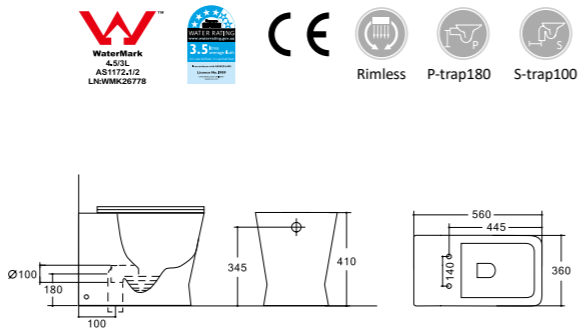

Certifications

- Watermark Number: WMK26778
- Wels Number: 1989