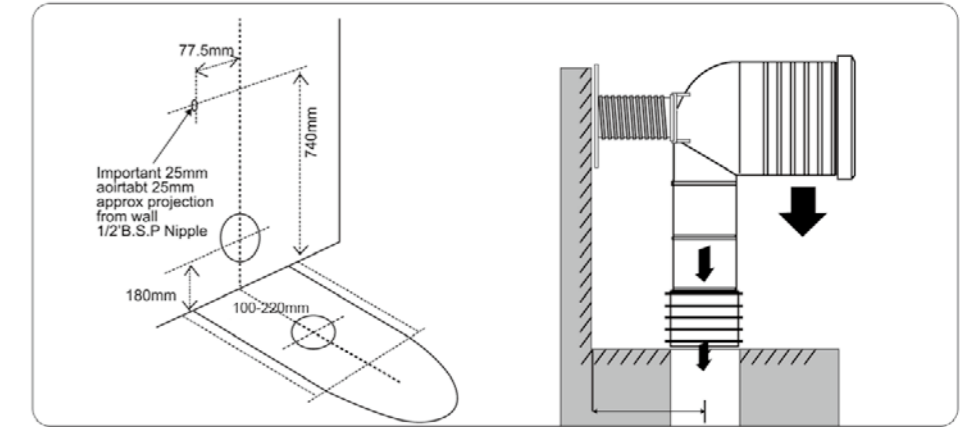

Accessories

Installation steps of split toilet

1 Position the water inlet, waste, outlet and floor fixing bracket holes.