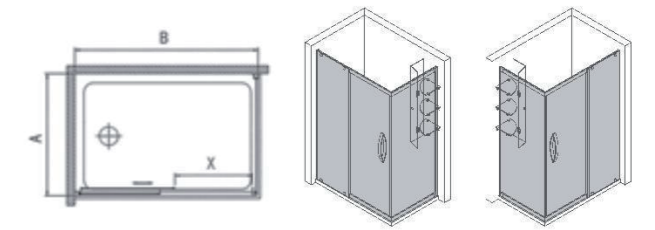

Rectangle two fixed panels one sliding door