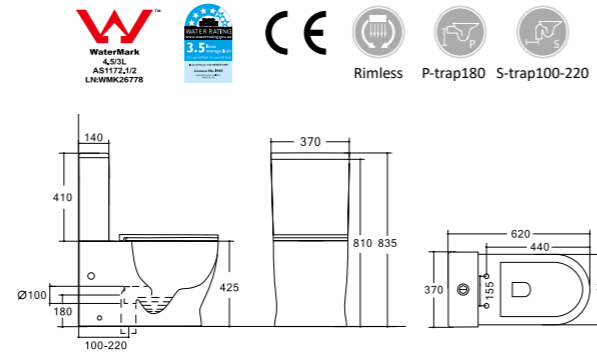

Certifications

- Watermark Number: WMK26778
- Wels Number: 1989