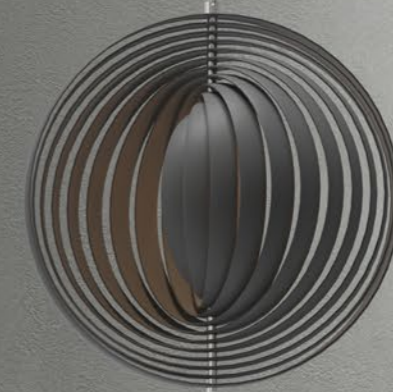

Watello

Inspired by the natural simplicity, it creates an elegant and sustainable alternative to the classic bathroom environment.