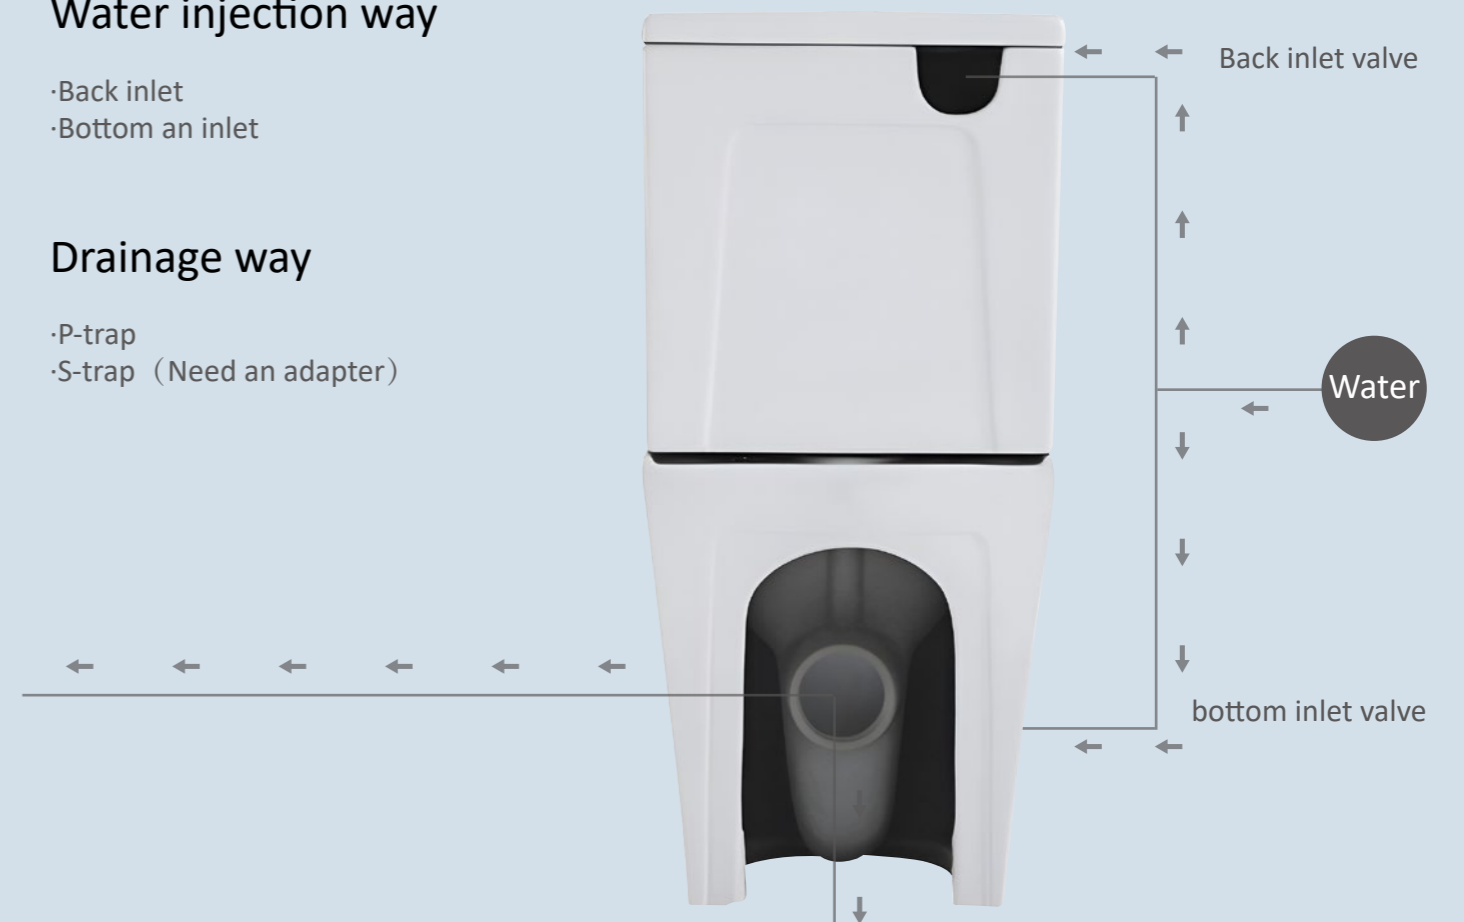

Drainage way

- ·P-trap
- ·S-trap (Need an adapter)