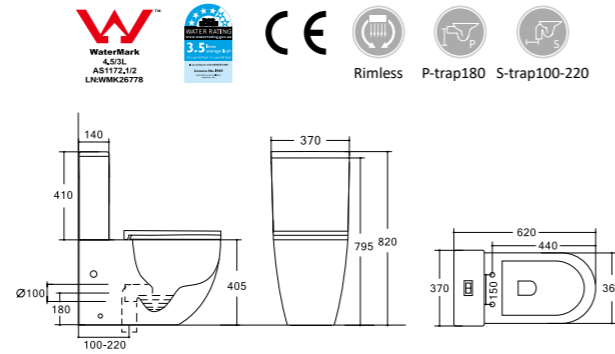

Certifications

- Watermark Number: WMK26778
- Wels Number: 1989