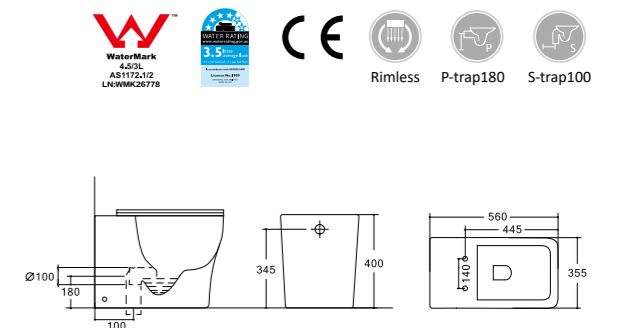

Certifications

- Watermark Number: WMK26778
- Wels Number: 1989