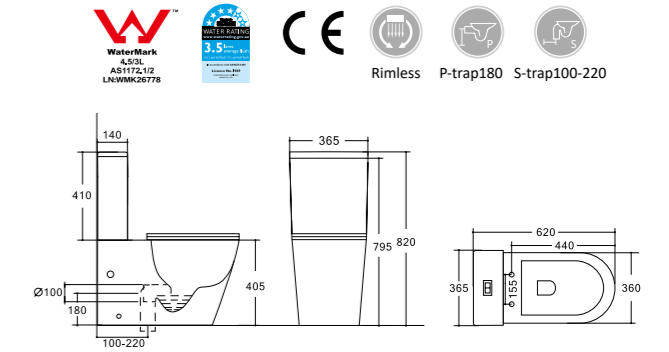

B-P3076

Two-Piece Toilet

- 620×365×820mm
- 24-7/16"×14-3/8"×32-5/16"

Certifications

- Watermark Number: WMK26778
- Wels Number: 1989

B-PM3076B

Two-Piece Toilet

- 620×365×820mm
- 24-7/16"×14-3/8"×32-5/16"

Certifications

- Watermark Number: WMK26778
- Wels Number: 1989

C-P5876

Floor Standing Toilet

- 560×360×405mm
- 22-1/16"×14-3/16"×15-15/16"

C-PM5876B

Floor Standing Toilet

- 560×360×405mm
- 22-1/16"×14-3/16"×15-15/16"

E-4076

Floor Standing Bidet

- 545×360×410mm
- 21-7/16"×14-3/16"×16-1/8"

E-M4076B

Floor Standing Bidet

- 545×360×410mm
- 21-7/16"×14-3/16"×16-1/8"

D-P3667

Wall-hung Toilet

- 480×365×360mm
- 18-7/8"×14-3/8"×14-3/16"

D-PM3667B

Wall-hung Toilet

- 480×365×360mm
- 18-7/8"×14-3/8"×14-3/16"

E-4667

Wall-hung Bidet

- 485×360×325mm
- 19-1/8"×14-3/16"×12-13/16"

E-M4667B

Wall-hung Bidet

- 485×360×325mm
- 19-1/8"×14-3/16"×12-13/16"