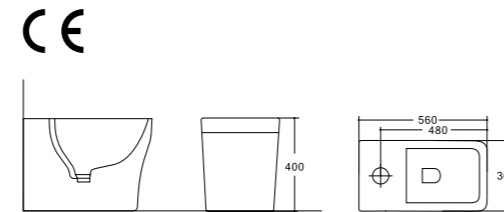

### Floor Standing Bidet

- 560×360×400mm
- 21-1/16"×14-3/16"×15-3/4"