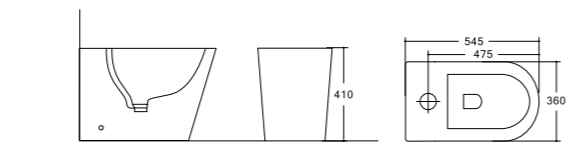

E-4076

Floor Standing Bidet

- 545×360×410mm
- 21-7/16"×14-3/16"×16-1/8"