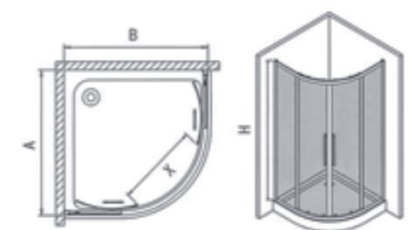

Quadrant two fixed panels two sliding door