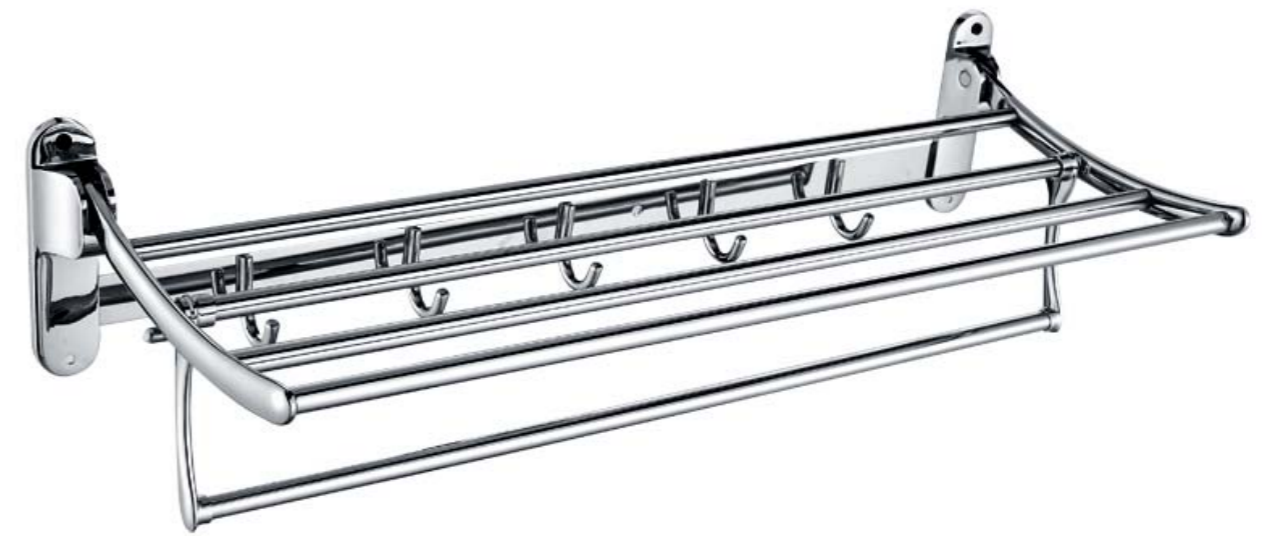

## ACCESSORIES SERIES - HOOK

**OS A002CP**

Name: Clothes Hook / 衣钩  
Dimension: L60\*W46\*H49  
Material: Zinc Alloy + Stainless Steel

**OS A003CP**

Name: Clothes Hook / 衣钩  
Dimension: L240\*W46\*H49  
Material: Zinc Alloy + Stainless Steel