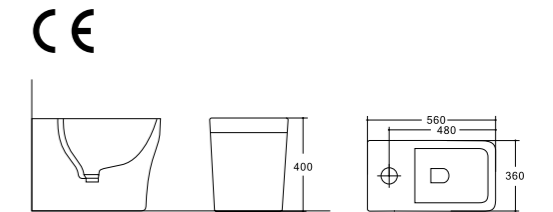

E-M4081B

Floor Standing Bidet

- 560×360×400mm
- 21-1/16"×14-3/16"×15-3/4"