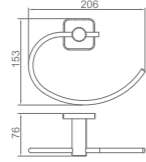

V1201322
Towel ring
Material: SUS304
Finish: Black
Number: 0018900