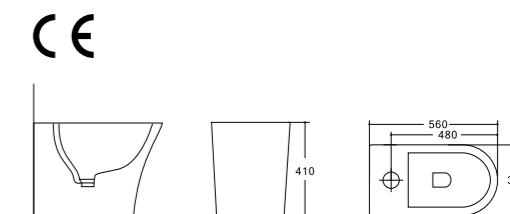

B-P3080

Two-Piece Toilet

- 620×370×820mm
- 24-7/16"×14-9/16"×32-5/16"

Certifications

- Watermark Number: WMK26778
- Wels Number: 1989

B-PM3080B

Two-Piece Toilet

- 620×370×820mm
- 24-7/16"×14-9/16"×32-5/16"

Certifications

- Watermark Number: WMK26778
- Wels Number: 1989

C-P5880

Floor Standing Toilet

- 560×360×400mm
- 22-1/16"×14-3/16"×15-3/4"

Certifications

- Watermark Number: WMK26778
- Wels Number: 1989

C-PM5880B

Floor Standing Toilet

- 560×360×400mm
- 21-1/16"×14-3/16"×15-3/4"

Certifications

- Watermark Number: WMK26778
- Wels Number: 1989

E-4080

Floor Standing Bidet

- 560×360×410mm
- 22-1/16"×14-3/16"×16-1/8"

E-M4080B

Floor Standing Bidet

- 560×360×410mm
- 21-1/16"×14-3/16"×16-1/8"

D-P3680

Wall-hung Toilet

- 520×360×360mm
- 20-1/8"×14-3/16"×14-3/16"

Certifications

- Watermark Number: WMK26778
- Wels Number: 1989

D-PM3680B

Wall-hung Toilet

- 520×360×360mm
- 20-1/8"×14-3/16"×14-3/16"

Certifications

- Watermark Number: WMK26778
- Wels Number: 1989

E-4680

Wall-hung Bidet

- 520×360×320mm
- 20-1/8"×14-3/16"×12-1/2"

E-M4680B

Wall-hung Bidet

- 520×360×320mm
- 20-1/8"×14-3/16"×12-1/2"