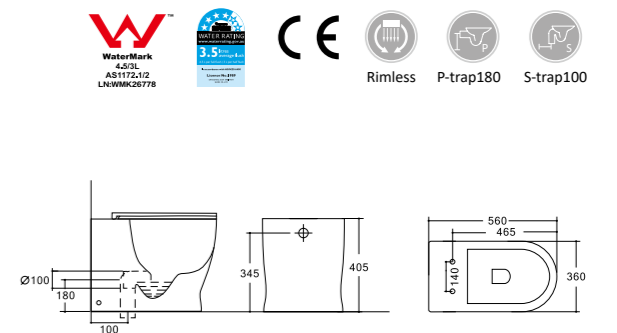

Certifications

- Watermark Number: WMK26778
- Wels Number: 1989