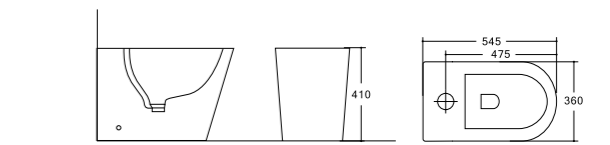

E-M4076B

Floor Standing Bidet

- 545×360×410mm
- 21-7/16"×14-3/16"×16-1/8"