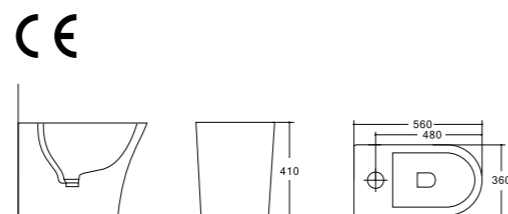

### Floor Standing Bidet

- 560×360×410mm
- 22-1/16"×14-3/16"×16-1/8"