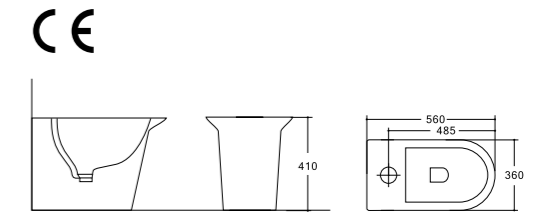

E-M4085B

Floor Standing Bidet

- 560×360×410mm
- 22-1/16"×14-3/16"×16-1/8"