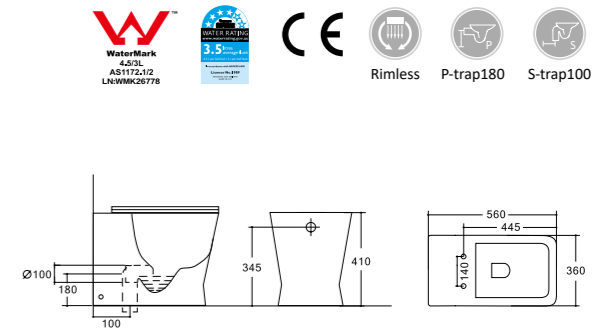

Certifications

- Watermark Number: WMK26778
- Wels Number: 1989