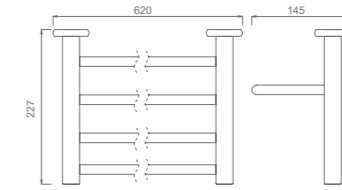

V1 SERIES

**V1301322**  
Clothes hook  
Material: SUS304  
Finish: Black  
Number: 0012300

**V1801322**  
Tissue holder  
Material: SUS304  
Finish: Black  
Number: 0017800

**V1901322**  
Towel rack  
Material: SUS304  
Finish: Black  
Number: 0049800