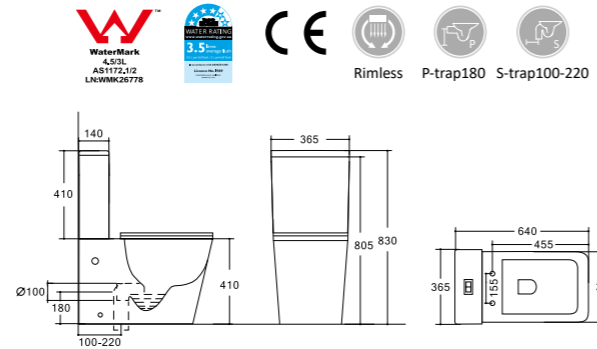

Certifications

- Watermark Number: WMK26778
- Wels Number: 1989