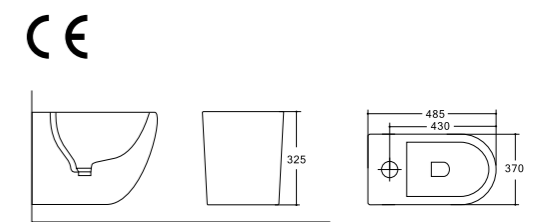

B-P3079

Two-Piece Toilet

- 620×370×820mm
- 24-7/16"×14-9/16"×32-5/16"

Certifications

- Watermark Number: WMK26778
- Wels Number: 1989

B-PM3079B

Two-Piece Toilet

- 620×370×820mm
- 24-7/16"×14-9/16"×32-5/16"

Certifications

- Watermark Number: WMK26778
- Wels Number: 1989

C-P5879

Floor Standing Toilet

- 560×360×405mm
- 22-1/16"×14-3/16"×15-15/16"

Certifications

- Watermark Number: WMK26778
- Wels Number: 1989

C-PM5879B

Floor Standing Toilet

- 560×360×405mm
- 22-1/16"×14-3/16"×15-15/16"

Certifications

- Watermark Number: WMK26778
- Wels Number: 1989

E-4079

Floor Standing Bidet

- 560×360×410mm
- 22-1/16"×14-3/16"×16-1/8"

E-M4079B

Floor Standing Bidet

- 560×360×410mm
- 22-1/16"×14-3/16"×16-1/8"

D-P3666

Wall-hung Toilet

- 485×370×365mm
- 19-1/8"×14-9/16"×14-3/8"

Certifications

- Watermark Number: WMK26778
- Wels Number: 1989

D-PM3666B

Wall-hung Toilet

- 485×370×365mm
- 19-1/8"×14-9/16"×14-3/8"

Certifications

- Watermark Number: WMK26778
- Wels Number: 1989

E-4666

Wall-hung Bidet

- 485×370×325mm
- 19-1/8"×14-9/16"×12-13/16"

E-M4666B

Wall-hung Bidet

- 485×370×325mm
- 19-1/8"×14-9/16"×12-13/16"