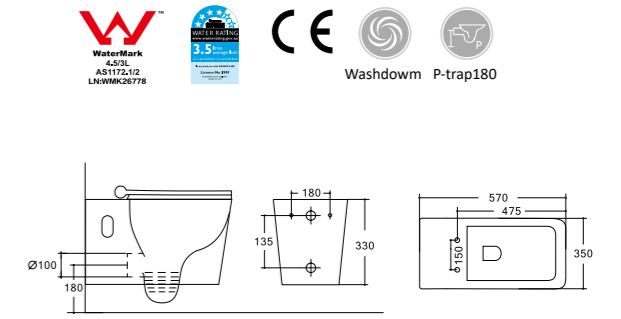

Certifications

- Watermark Number: WMK26778
- Wels Number: 1989