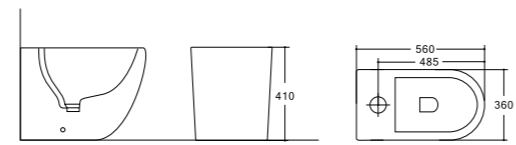

E-M4079B

Floor Standing Bidet

- 560×360×410mm
- 22-1/16"×14-3/16"×16-1/8"