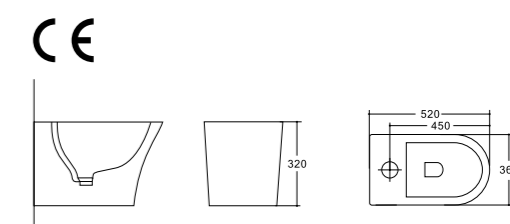

B-P3080

Two-Piece Toilet

- 620×370×820mm
- 24-7/16"×14-9/16"×32-5/16"

Certifications

- Watermark Number: WMK26778
- Wels Number: 1989

B-PM3080B

Two-Piece Toilet

- 620×370×820mm
- 24-7/16"×14-9/16"×32-5/16"

Certifications

- Watermark Number: WMK26778
- Wels Number: 1989

C-P5880

Floor Standing Toilet

- 560×360×400mm
- 22-1/16"×14-3/16"×15-3/4"

Certifications

- Watermark Number: WMK26778
- Wels Number: 1989

C-PM5880B

Floor Standing Toilet

- 560×360×400mm
- 21-1/16"×14-3/16"×15-3/4"

Certifications

- Watermark Number: WMK26778
- Wels Number: 1989

E-4080

Floor Standing Bidet

- 560×360×410mm
- 22-1/16"×14-3/16"×16-1/8"

E-M4080B

Floor Standing Bidet

- 560×360×410mm
- 21-1/16"×14-3/16"×16-1/8"

D-P3680

Wall-hung Toilet

- 520×360×360mm
- 20-1/8"×14-3/16"×14-3/16"

Certifications

- Watermark Number: WMK26778
- Wels Number: 1989

D-PM3680B

Wall-hung Toilet

- 520×360×360mm
- 20-1/8"×14-3/16"×14-3/16"

Certifications

- Watermark Number: WMK26778
- Wels Number: 1989

E-4680

Wall-hung Bidet

- 520×360×320mm
- 20-1/8"×14-3/16"×12-1/2"

E-M4680B

Wall-hung Bidet

- 520×360×320mm
- 20-1/8"×14-3/16"×12-1/2"