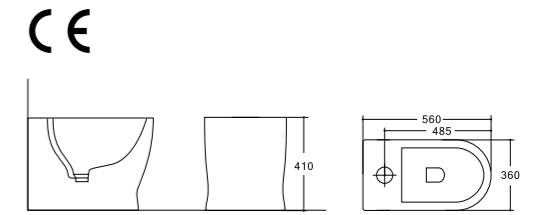

B-P3082

Two-Piece Toilet

- 620×370×835mm
- 24-7/16"×14-9/16"×32-7/8"

Certifications

- Watermark Number: WMK26778
- Wels Number: 1989

B-PM3082B

Two-Piece Toilet

- 620×370×835mm
- 24-7/16"×14-9/16"×32-7/8"

Certifications

- Watermark Number: WMK26778
- Wels Number: 1989

C-P5882

Floor Standing Toilet

- 560×360×405mm
- 22-1/16"×14-3/16"×15-15/16"

Certifications

- Watermark Number: WMK26778
- Wels Number: 1989

C-PM5882B

Floor Standing Toilet

- 560×360×405mm
- 22-1/16"×14-3/16"×15-15/16"

Certifications

- Watermark Number: WMK26778
- Wels Number: 1989

E-4082

Floor Standing Bidet

- 560×360×410mm
- 22-1/16"×14-3/16"×16-1/8"

E-M4082B

Floor Standing Bidet

- 560×360×410mm
- 22-1/16"×14-3/16"×16-1/8"

D-P3682

Wall-hung Toilet

- 530×360×350mm
- 20-7/8"×14-3/16"×13-3/4"

Certifications

- Watermark Number: WMK26778
- Wels Number: 1989

D-PM3682B

Wall-hung Toilet

- 530×360×350mm
- 20-7/8"×14-3/16"×13-3/4"

Certifications

- Watermark Number: WMK26778
- Wels Number: 1989

E-4682

Wall-hung Bidet

- 485×360×325mm
- 19-1/8"×14-3/16"×12-13/16"

E-M4682B

Wall-hung Bidet

- 485×360×325mm
- 19-1/8"×14-3/16"×12-13/16"