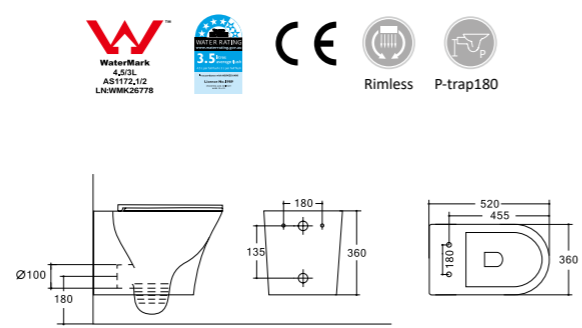

Certifications

- Watermark Number: WMK26778
- Wels Number: 1989