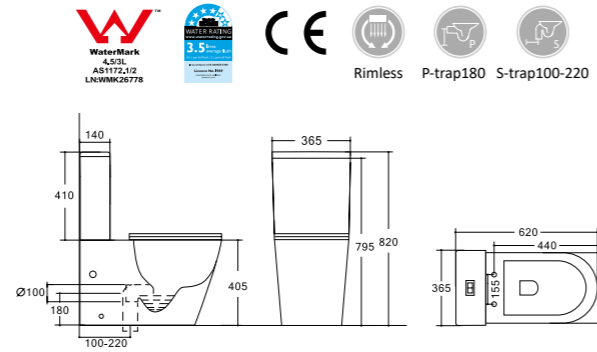

Certifications

- Watermark Number: WMK26778
- Wels Number: 1989