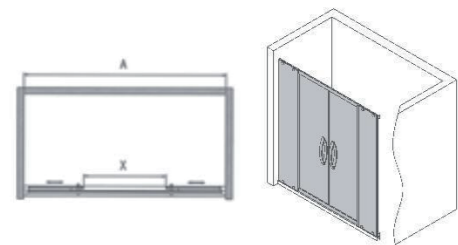

Model	Item size	A	H	X
GUD-A-103	1500x2000	1490-510	1900	640
	1600x2000	1590-510	2000	640

Model	Item size	A	B	H	X	Tray
GUD-A-104	800x800x900	780-800	780-800	1900	≤10	135/55
	900x900x900	880-900	880-900	1900	≤10	135/55
	1000x1000x900	980-1000	980-1000	1900	≤10	135/55

Model	Item size	A	B	H	X	Tray
GUD-A-105	800x1200x1900	790-800	1180-1200	1900	490	135/55
	900x1200x1900	890-900	1180-1200	1900	490	135/55

Model	Item size	A	B	H	X	Tray
GUD-A-106	800x800x1900	780-800	780-800	1900	500	135/55
	900x900x1900	880-900	880-900	1900	500	135/55
	1000x1000x1900	980-1000	980-1000	1900	500	135/55

Model	Item size	A	B	H	X	Tray
GUD-A-107	800x1200x900	780-800	1180-1200	1900	480	135/55