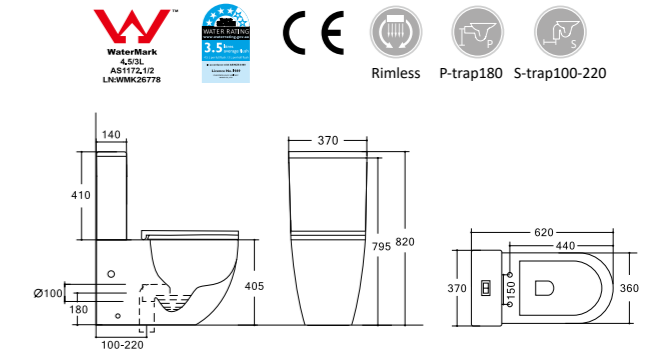

Certifications

- Watermark Number: WMK26778
- Wels Number: 1989