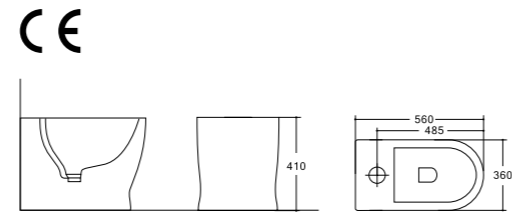

### Floor Standing Bidet

- 560×360×410mm
- 22-1/16"×14-3/16"×16-1/8"