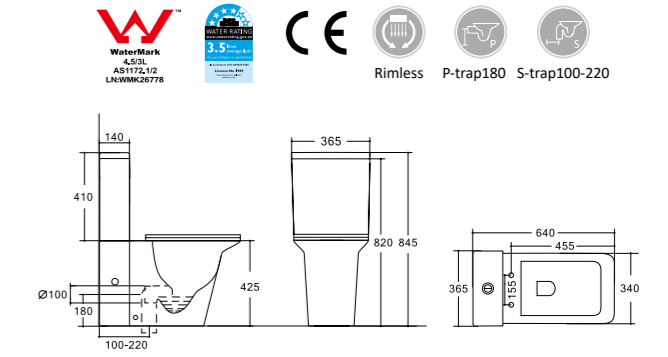

Certifications

- Watermark Number: WMK26778
- Wels Number: 1989