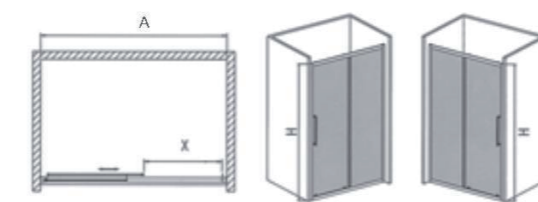

Square two fixed panels two sliding door

Model	Item size	A	B	H	X	Tray
GUD-A-201	900x900x1900	880-900	860-900	1900	470	135/55
	800x800x1900	780-800	760-800	1900	400	135/55

Rectangle two fixed panels one sliding door

Model	Item size	A	B	H	X	Tray
GUD-A-202	800x2000x1900	180-1200	780-800	1900	400	135/55
	900x2000x1900	180-1200	880-900	1900	470	135/55

shower screen with one fixed panel one sliding door

Model	Item size	A	H	X
GUD-A-203	1000x1900	980-1010	1900	580
	1100x1900	1080-1010	1900	430
	2000x1900	180-1210	1900	480
	3000x1900	290-1310	1900	570
	4000x1900	390-1410	1900	580

GUD-A-201

GUD-A-202

Fixed panel situable for the same series

Model	Item size	A	H
GUD-A-204	800x1900	790-810	1900