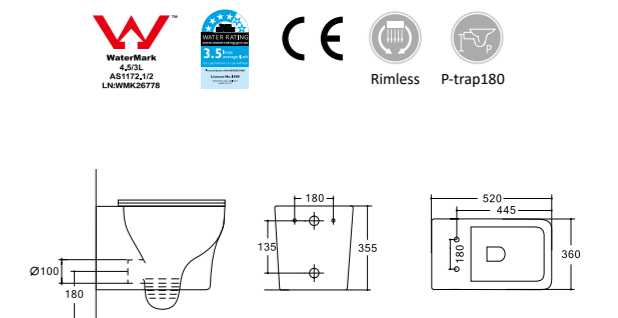

Certifications

- Watermark Number: WMK26778
- Wels Number: 1989