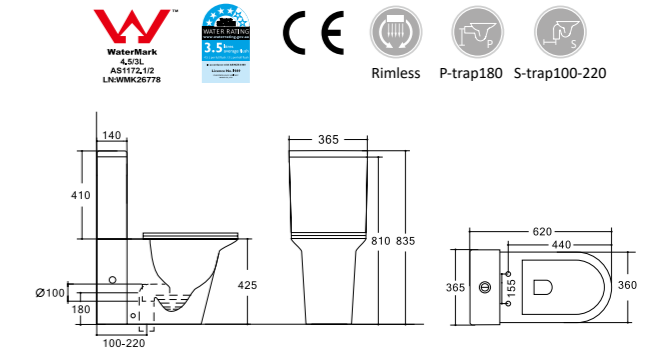

Certifications

- Watermark Number: WMK26778
- Wels Number: 1989