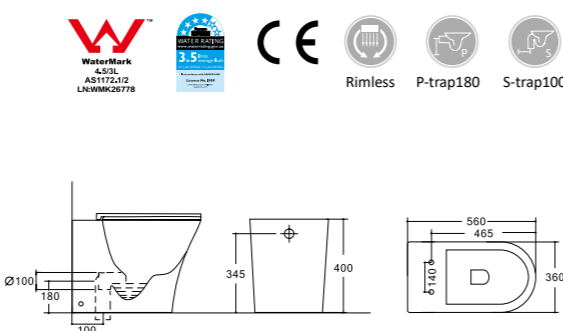

Certifications

- Watermark Number: WMK26778
- Wels Number: 1989