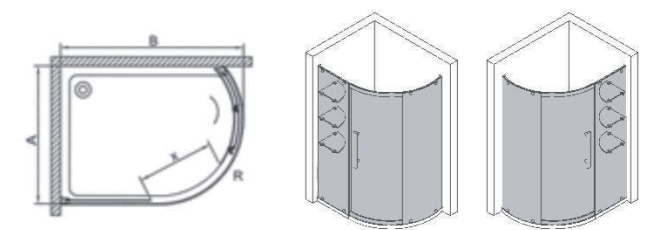

Offset quadrant two fixed panels one sliding door