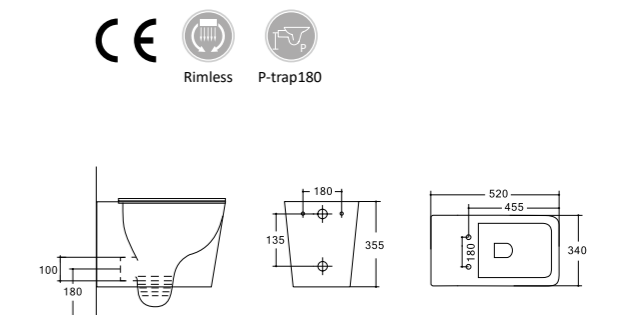

D-PM3651B

Wall-hung Toilet

- 520×340×355mm
- 20-1/8"×13-3/8"×14"