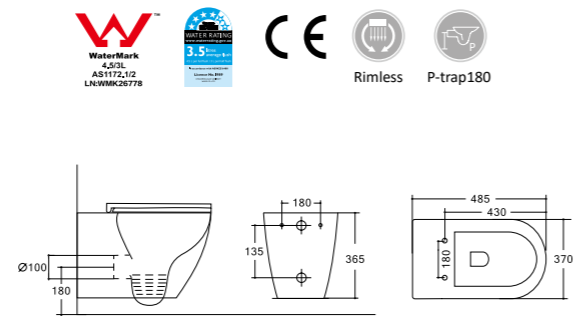

Certifications

- Watermark Number: WMK26778
- Wels Number: 1989