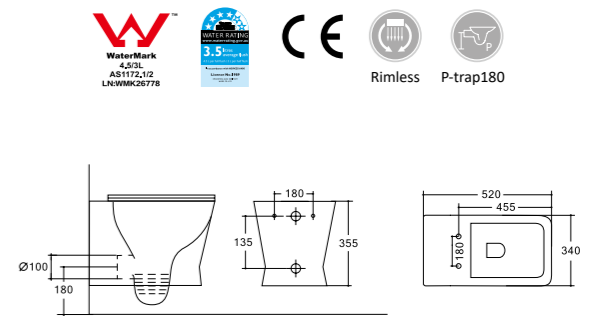

Certifications

- Watermark Number: WMK26778
- Wels Number: 1989