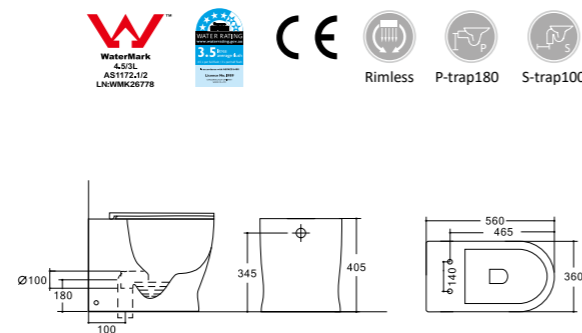

Certifications

- Watermark Number: WMK26778
- Wels Number: 1989