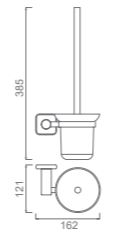

V1601322
Toilet brush holder
Material: SUS304
Finish: Black
Number: 0022800