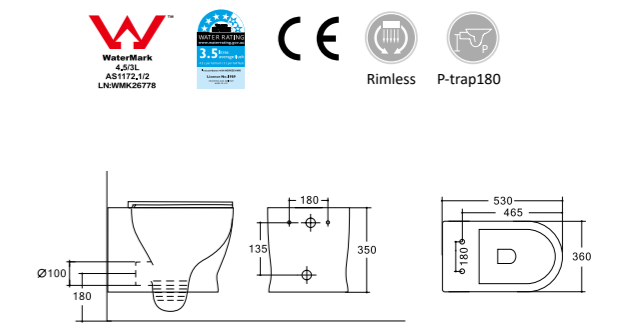

Certifications

- Watermark Number: WMK26778
- Wels Number: 1989