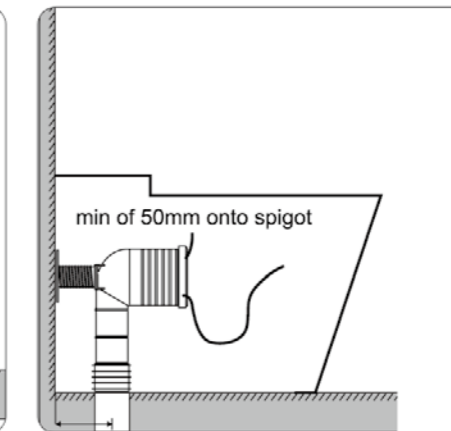

3 Connect pan spigot to pan collar.