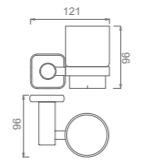

V1401322
Single cup holder
Material: SUS304
Finish: Black
Number: 0017800