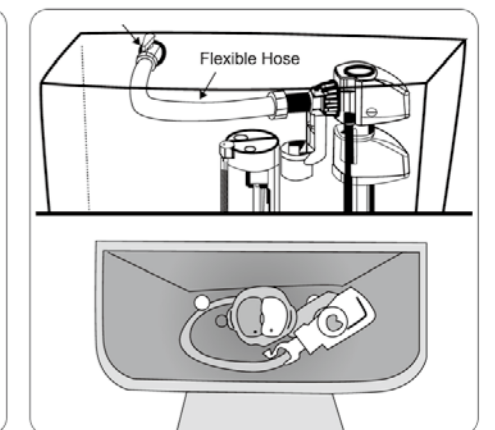

7 position stop tap then connect rear water inlet valve to stop tap.