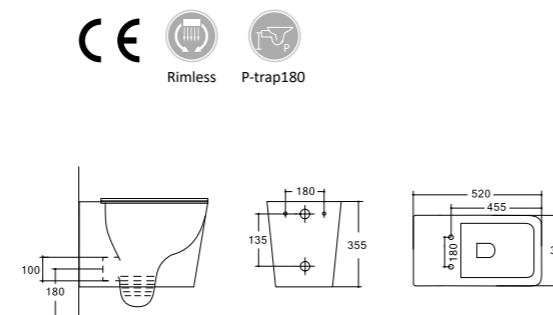

D-P3651

Wall-hung Toilet

- 520×340×355mm
- 20-1/8"×13-3/8"×14"