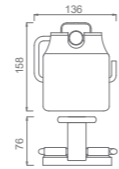

V1802322
Tissue holder
Material: SUS304
Finish: Black
Number: 0026100