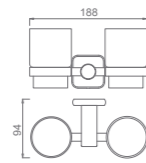

V1402322
Double cups holder
Material: SUS304
Finish: Black
Number: 0021500