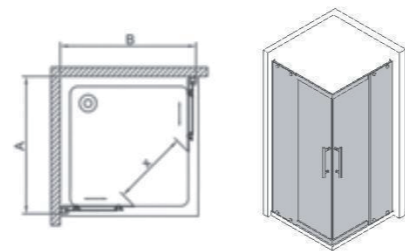

Square two fixed panels two sliding door