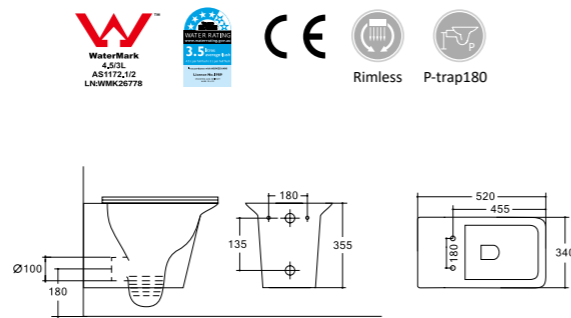

Certifications

- Watermark Number: WMK26778
- Wels Number: 1989