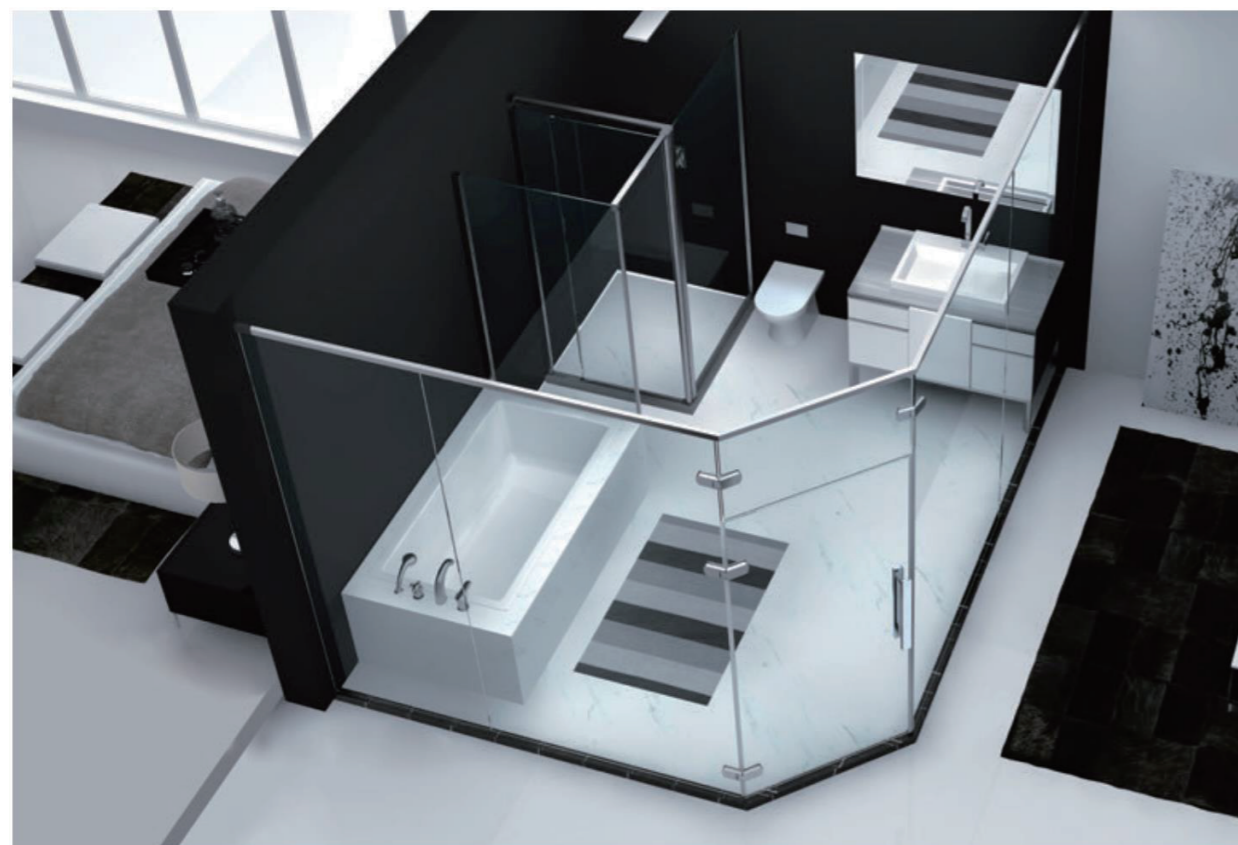

*Shower room
Faucet sprinkler
Two major independent products*

*WORLD-CLASS
TECHNOLOGY TOP
QUALITY*

Shower Room

IMPORTANT