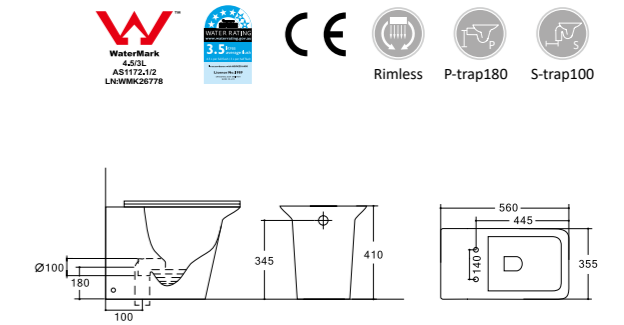

Certifications

- Watermark Number: WMK26778
- Wels Number: 1989