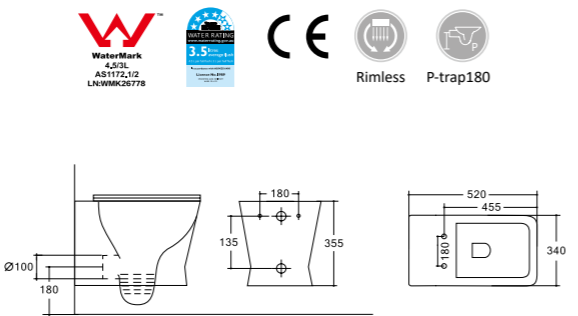

Certifications

- Watermark Number: WMK26778
- Wels Number: 1989