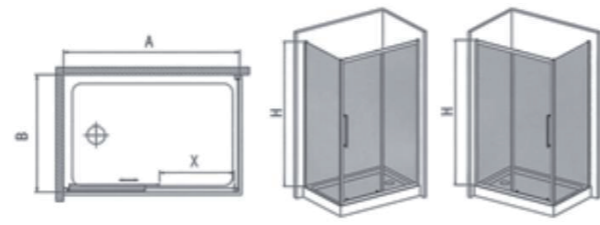

Rectangle two fixed panels one sliding door

Model	Item size	A	B	H	X	Tray
GUD-A-202	800x2000x1900	180-1200	780-800	1900	400	135/55
	900x2000x1900	180-1200	880-900	1900	470	135/55