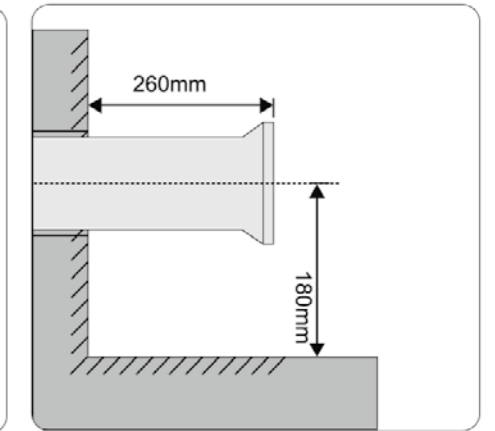

3 Connect pan spigot to pan collar.

4 Set up waste pipe and make sure the pipe is parallel to the floor.