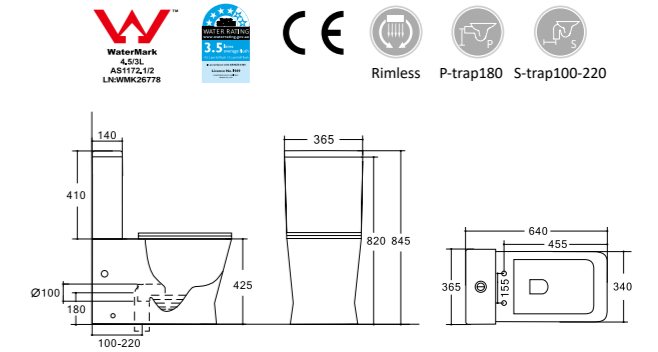

Certifications

- Watermark Number: WMK26778
- Wels Number: 1989