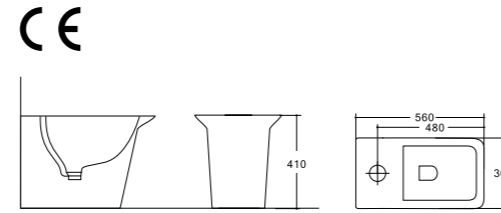

### Floor Standing Bidet

- 560x360x410mm
- 22-1/16"×14-3/16"×16-1/8"