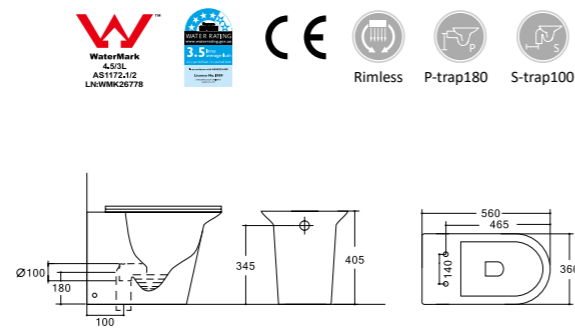

Certifications

- Watermark Number: WMK26778
- Wels Number: 1989