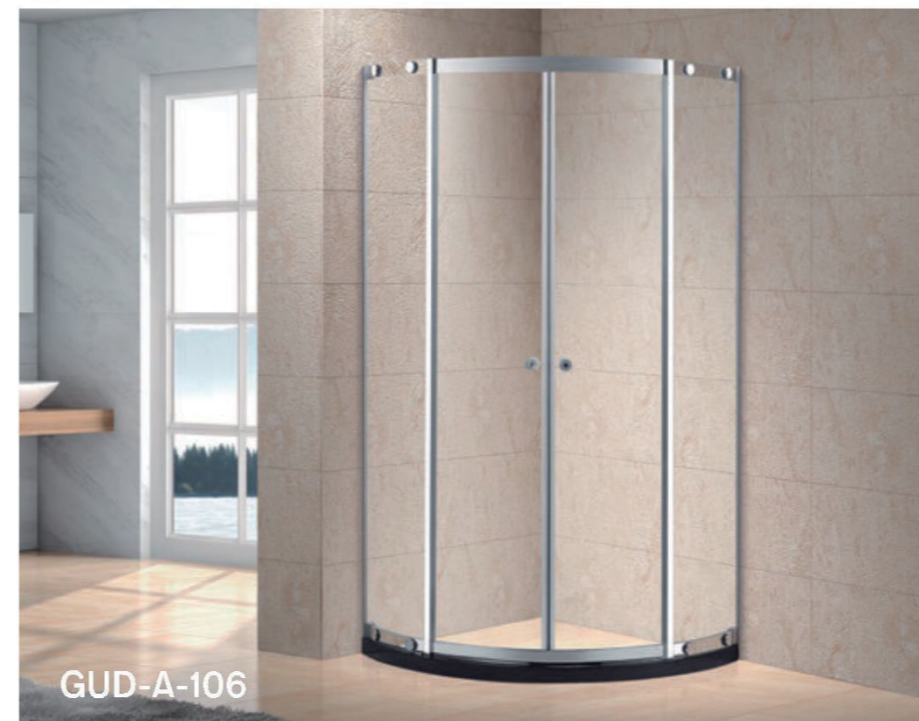

Model	Item size	A	B	H	X	Tray
GUD-A-106	800x800x1900	780-800	780-800	1900	500	135/55
	900x900x1900	880-900	880-900	1900	500	135/55
	1000x1000x1900	980-1000	980-1000	1900	500	135/55