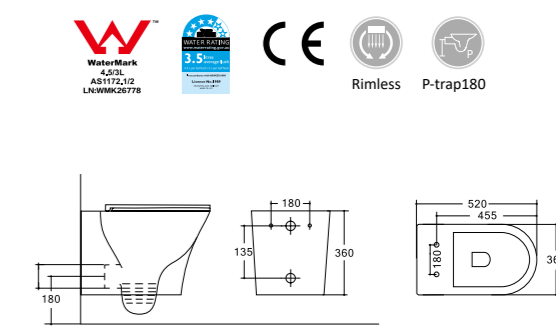

Certifications

- Watermark Number: WMK26778
- Wels Number: 1989