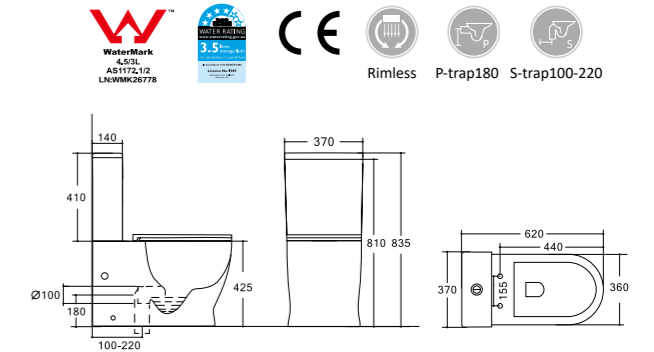

Certifications

- Watermark Number: WMK26778
- Wels Number: 1989