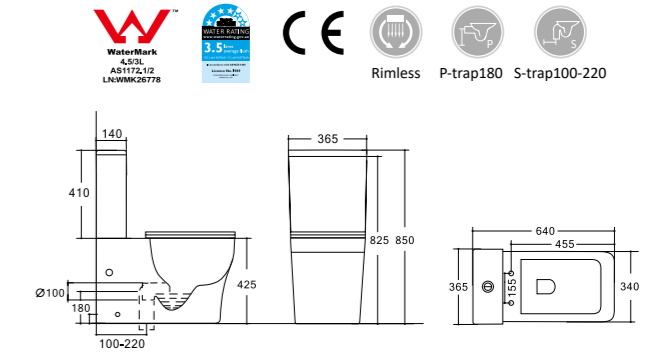

Certifications

- Watermark Number: WMK26778
- Wels Number: 1989