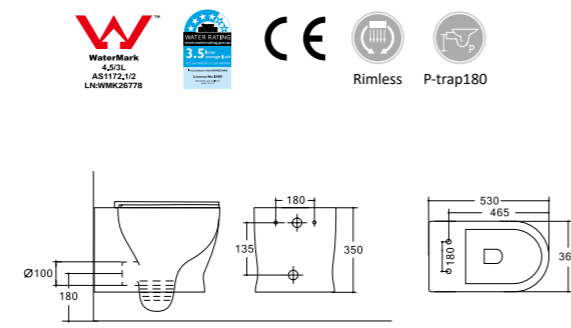

Certifications

- Watermark Number: WMK26778
- Wels Number: 1989