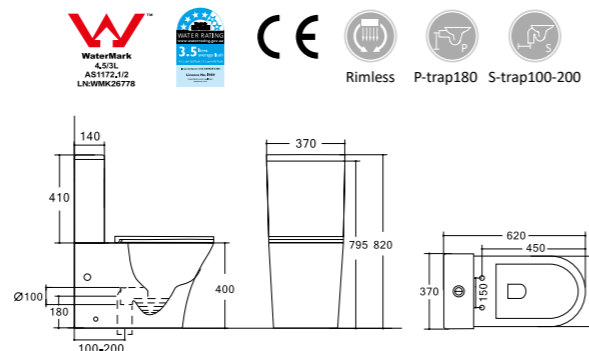

Certifications

- Watermark Number: WMK26778
- Wels Number: 1989