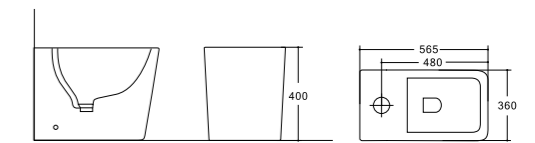

D-P3651

Wall-hung Toilet

- 520×340×355mm
- 20-1/8"×13-3/8"×14"