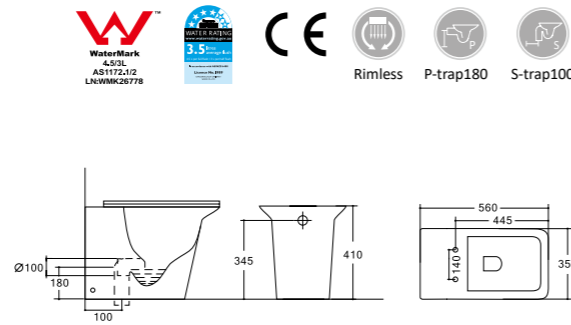

Certifications

- Watermark Number: WMK26778
- Wels Number: 1989