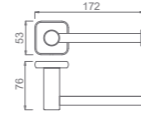

V1 SERIES

**V1301322**  
Clothes hook  
Material: SUS304  
Finish: Black  
Number: 0012300

**V1801322**  
Tissue holder  
Material: SUS304  
Finish: Black  
Number: 0017800

**V1901322**  
Towel rack  
Material: SUS304  
Finish: Black  
Number: 0049800