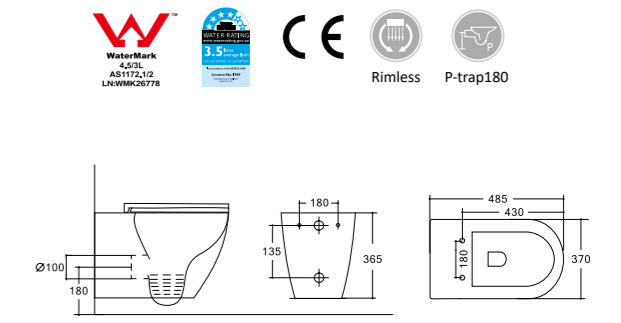

Certifications

- Watermark Number: WMK26778
- Wels Number: 1989