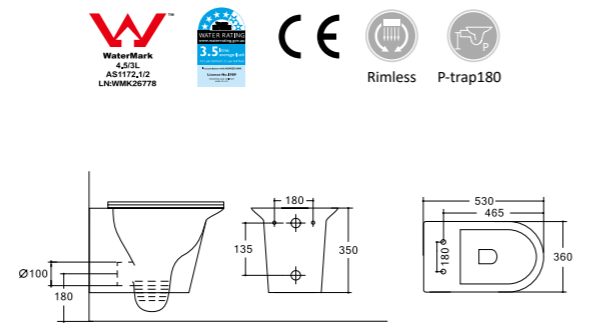

Certifications

- Watermark Number: WMK26778
- Wels Number: 1989