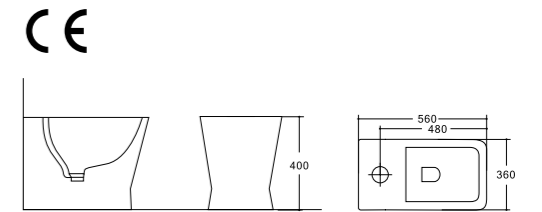

E-M4083B

Floor Standing Bidet

- 560x360x400mm
- 22-1/16"×14-3/16"×15-3/4"