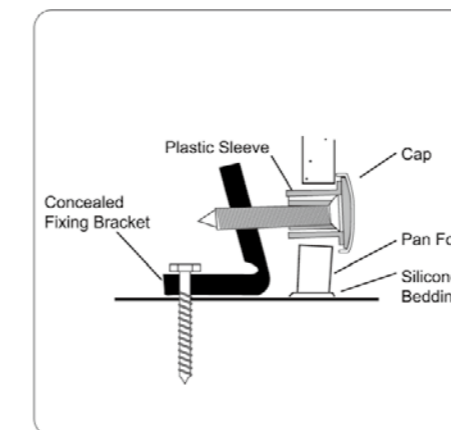

8 Connect the pan with foundation bolt.