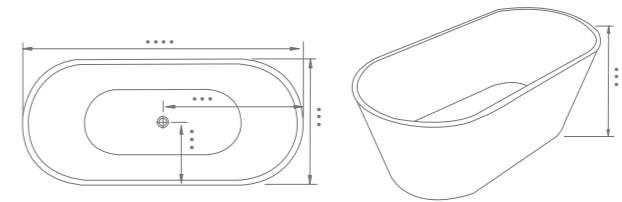

MODEL:608B (灰色)

SIZE: 1200x650x590 mm 1300x700x590 mm  
 1400x700x590 mm 1500x750x590 mm  
 1600x750x590 mm 1700x800x590 mm

**YL6086**

Size: 1800x800x600mm

**YL6085**

Size: 1800x800x690mm

**YL6011**

Size: 1700x730x600mm