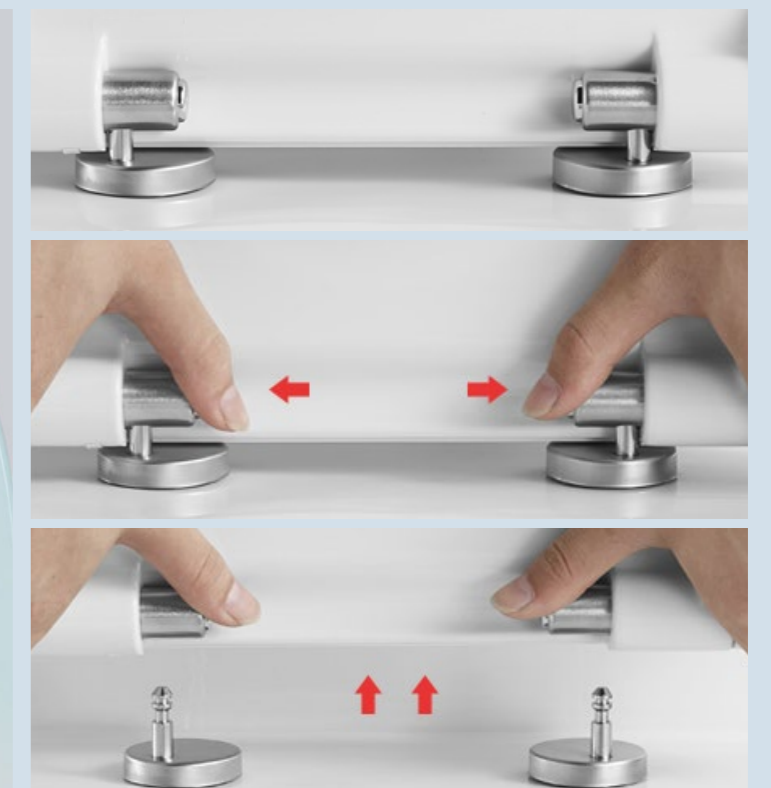

## High Quality Ceramic Body & Easy Clean Glaze

Top Imported Valves

Full-pipe Glazing

Green Technology of Water Saving

Comfort Seat

Cover with Quick Release Mechanism

HEARTWARMING  
START