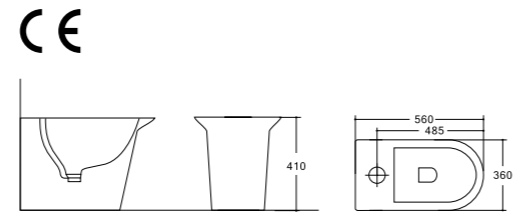

### Floor Standing Bidet

- 560×360×410mm
- 22-1/16"×14-3/16"×16-1/8"