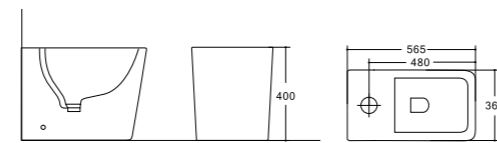

E-M4077B

Floor Standing Bidet

- 565×360×400mm
- 22-1/4"×14-3/16"×15-3/4"