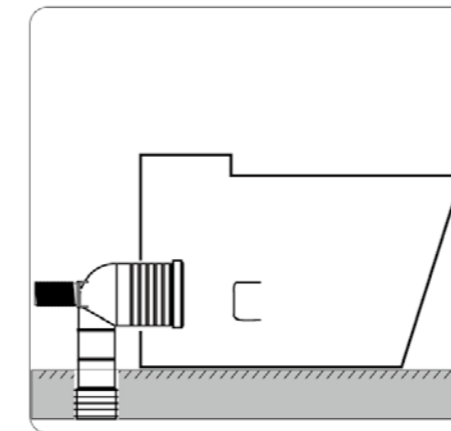

2 Align the pan back to the wall.