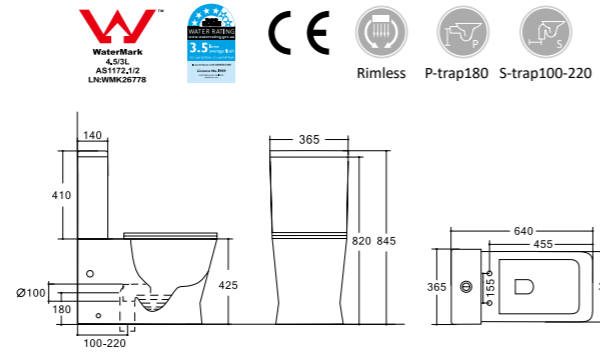

Certifications

- Watermark Number: WMK26778
- Wels Number: 1989