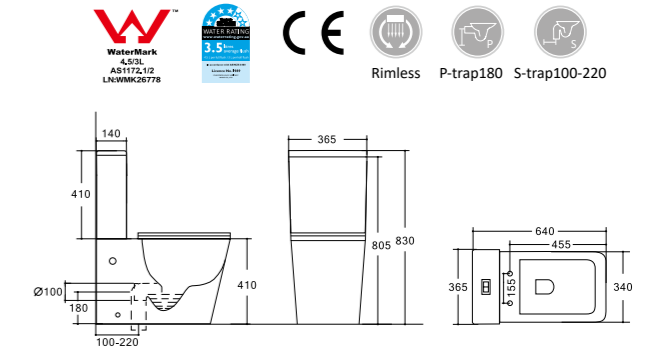

Certifications

- Watermark Number: WMK26778
- Wels Number: 1989