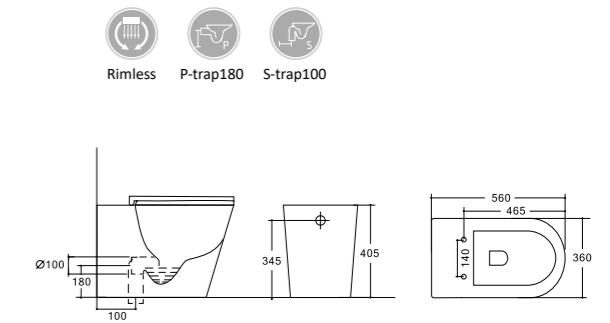

C-PM5876B

Floor Standing Toilet

- 560×360×405mm
- 22-1/16"×14-3/16"×15-15/16"