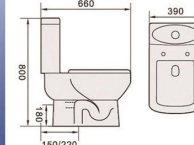

● **WC-1036**
 Washdown One-piece Toilet

● **WC-6018**
 Washdown Care Toilet Suits

● **WC-6014**
 Washdown Close Coupled Toilet

● **WC-6002**
 Washdown Close Coupled Toilet

● **WC-8002**
 Washdown Close Coupled Toilet

● **WC-8008**
 Washdown Close Coupled Toilet

● **WC-3887**
 Washdown Close Coupled Toilet

● **WC-6005**
 Washdown Wall-hung Pan

● **WC-6019**
 Washdown Wall-hung Pan

● **WC-6013**
 Washdown Wall-hung Pan

● **WC-8004**
 Washdown Close Coupled Toilet