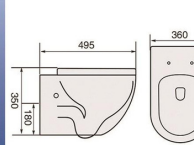

● **WC-8008**
 Washdown Close Coupled Toilet

● **WC-3887**
 Washdown Close Coupled Toilet

● **WC-6005**
 Washdown Wall-hung Pan

● **WC-6019**
 Washdown Wall-hung Pan

● **WC-6013**
 Washdown Wall-hung Pan

● **WC-8004**
 Washdown Close Coupled Toilet