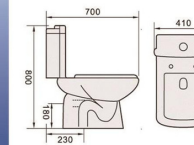

● **WC-8008**
 Washdown Close Coupled Toilet

● **WC-3887**
 Washdown Close Coupled Toilet

● **WC-6005**
 Washdown Wall-hung Pan

● **WC-6019**
 Washdown Wall-hung Pan

● **WC-6013**
 Washdown Wall-hung Pan

● **WC-8004**
 Washdown Close Coupled Toilet

● **WC-3882**
 Washdown Close Coupled Toilet

● **WC-6011**
 Washdown Back-to-wall Pan

● **WC-6015**
 Washdown Back-to-wall Pan

● **WC-1001**
 Washdown One-piece Toilet (KID)