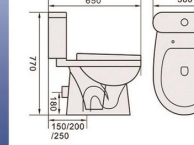

● **WC-8008**
 Washdown Close Coupled Toilet

● **WC-3887**
 Washdown Close Coupled Toilet

● **WC-6005**
 Washdown Wall-hung Pan

● **WC-6019**
 Washdown Wall-hung Pan

● **WC-6013**
 Washdown Wall-hung Pan

● **WC-8004**
 Washdown Close Coupled Toilet

● **WC-3882**
 Washdown Close Coupled Toilet

● **WC-6011**
 Washdown Back-to-wall Pan

● **WC-6015**
 Washdown Back-to-wall Pan

● **WC-1001**
 Washdown One-piece Toilet (KID)