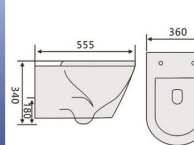

● **WC-8008**
 Washdown Close Coupled Toilet

● **WC-3887**
 Washdown Close Coupled Toilet

● **WC-6005**
 Washdown Wall-hung Pan

● **WC-6019**
 Washdown Wall-hung Pan

● **WC-6013**
 Washdown Wall-hung Pan

● **WC-8004**
 Washdown Close Coupled Toilet