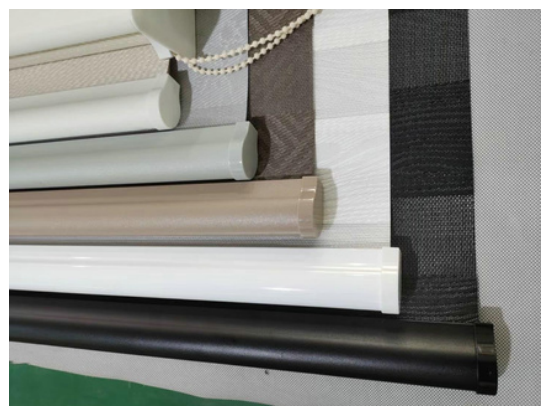

plastic chains control

child safety wand control

cordless balance system  
(only white color could add plastic clip)

motorized system  
(110V/220V electric and rechargeable battery power)

cassette color

bottom bar color