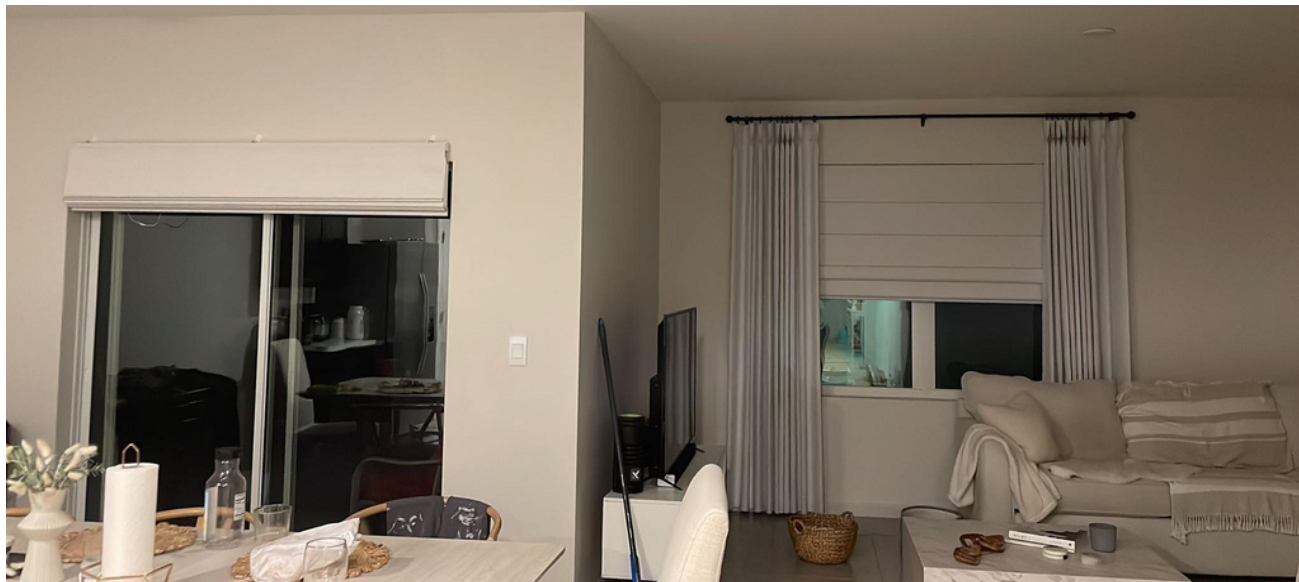

Roman shades

Roman Shade are the perfect way to create a classic and beautiful look to your home. Soft roman shade creates luscious folds for a rich drapery appearance. Flat Panel Roman shades offer a great contemporary appeal and is available in every roller fabric.

-Available in sheer, semi blackout and blackout fabric.

-Available in manual cord system, 110V/220V electric motorized system and rechargeable battery motorized system.

-The motorized system could be controlled by below methods: remote control, wireless switch, sensor control, app control.

Soft Fabric Material