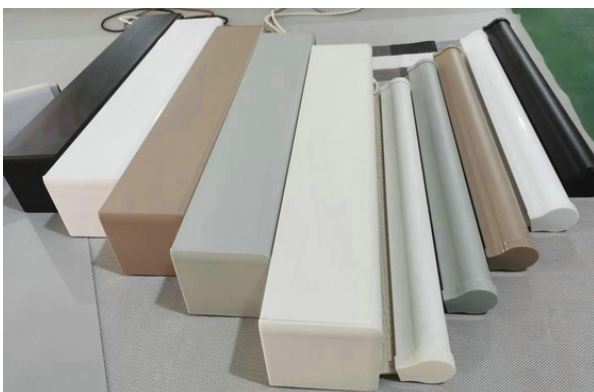

plastic chains control

child safety wand control

cordless balance system  
(only white color could add plastic clip)

motorized system  
(110V/220V electric and rechargeable battery power)

cassette color

bottom bar color