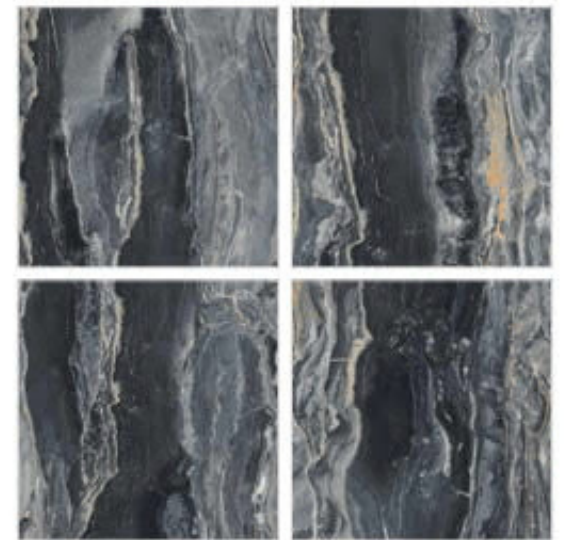

FP63132
600x600mm 24"x24"

GLAZED TILE

FP63133 600x600mm 24"x24"

FREE
MATCHING

GLAZED TILE

Modern style

The ceramic tile is flat
The paving is clean and tidy
And the antifouling glaze

FP63134
600x600mm 24"x24"