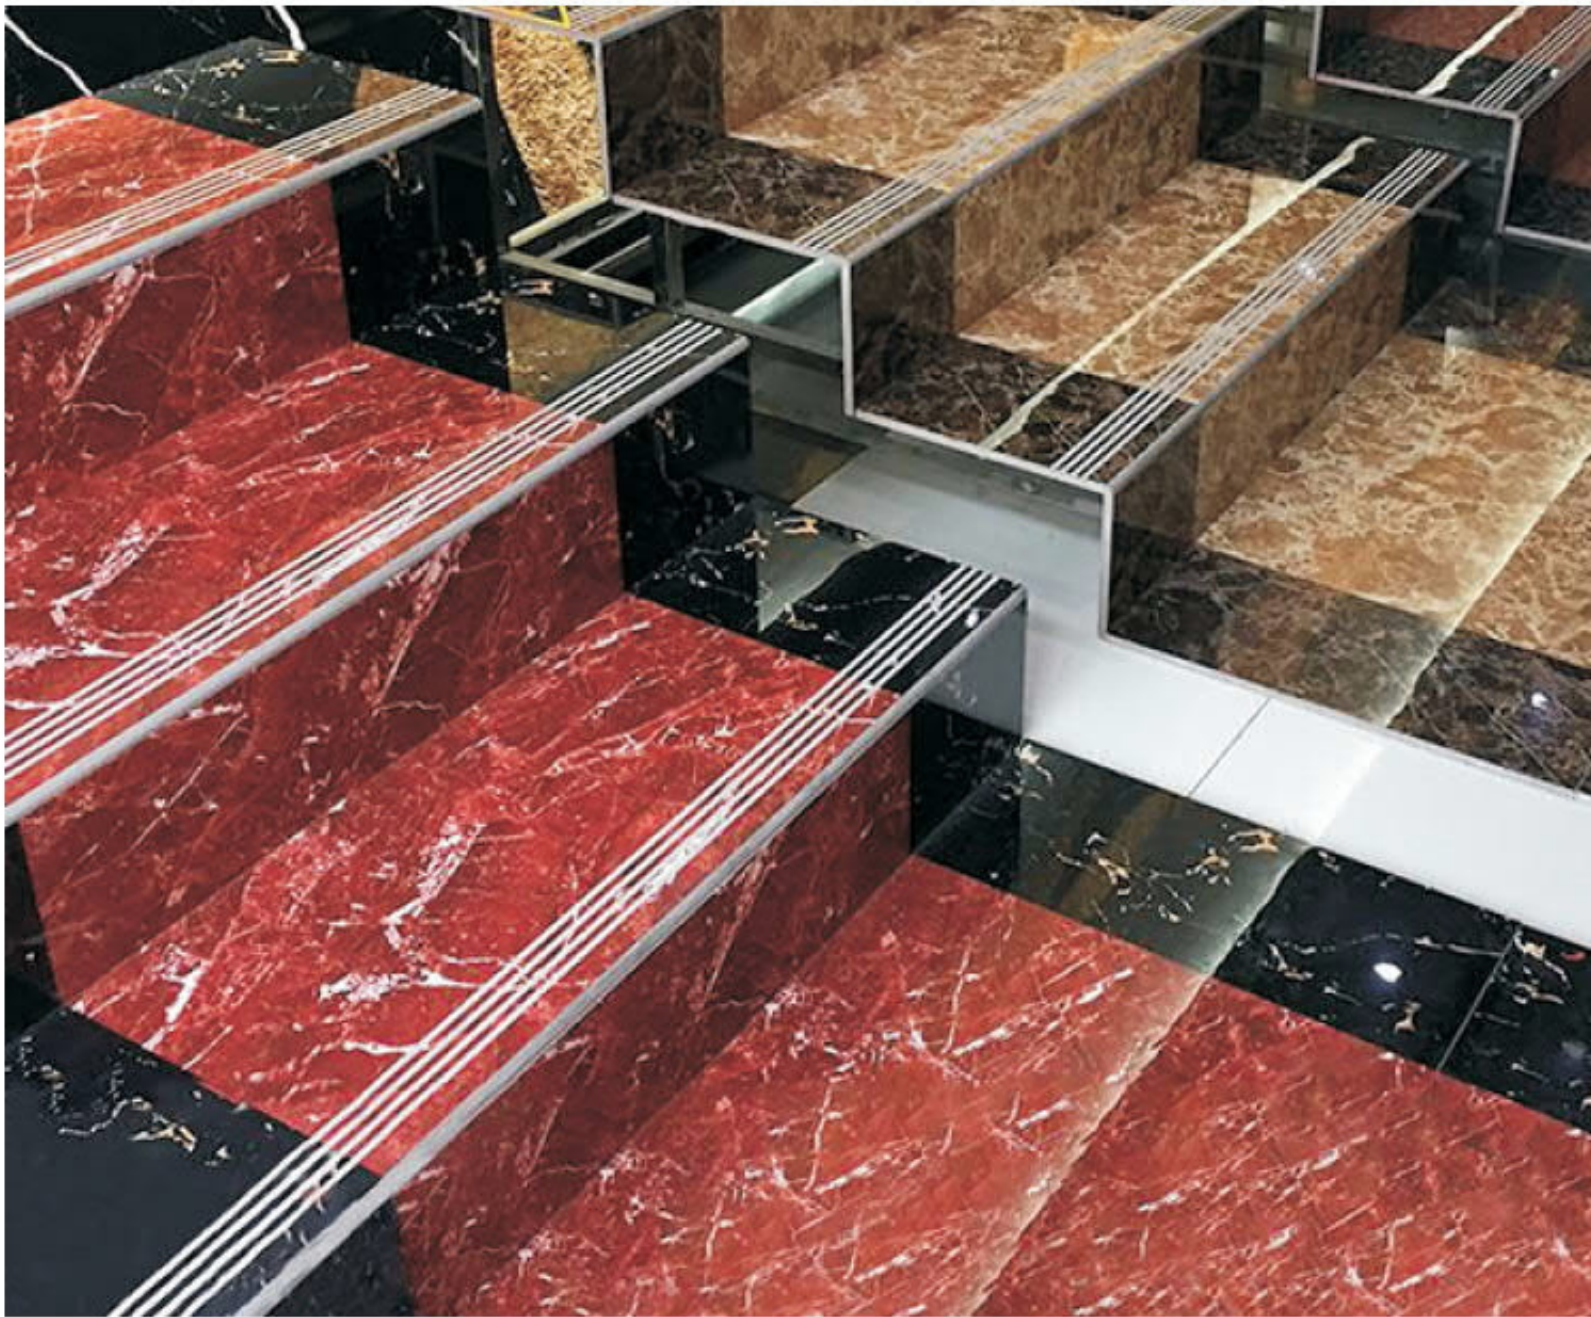

Two-color and polished glaze groove steps

470X1200MM

470X1000MM / 470X1200MM

Application space

Office

House

Hotel

Parking Lot

Restaurant