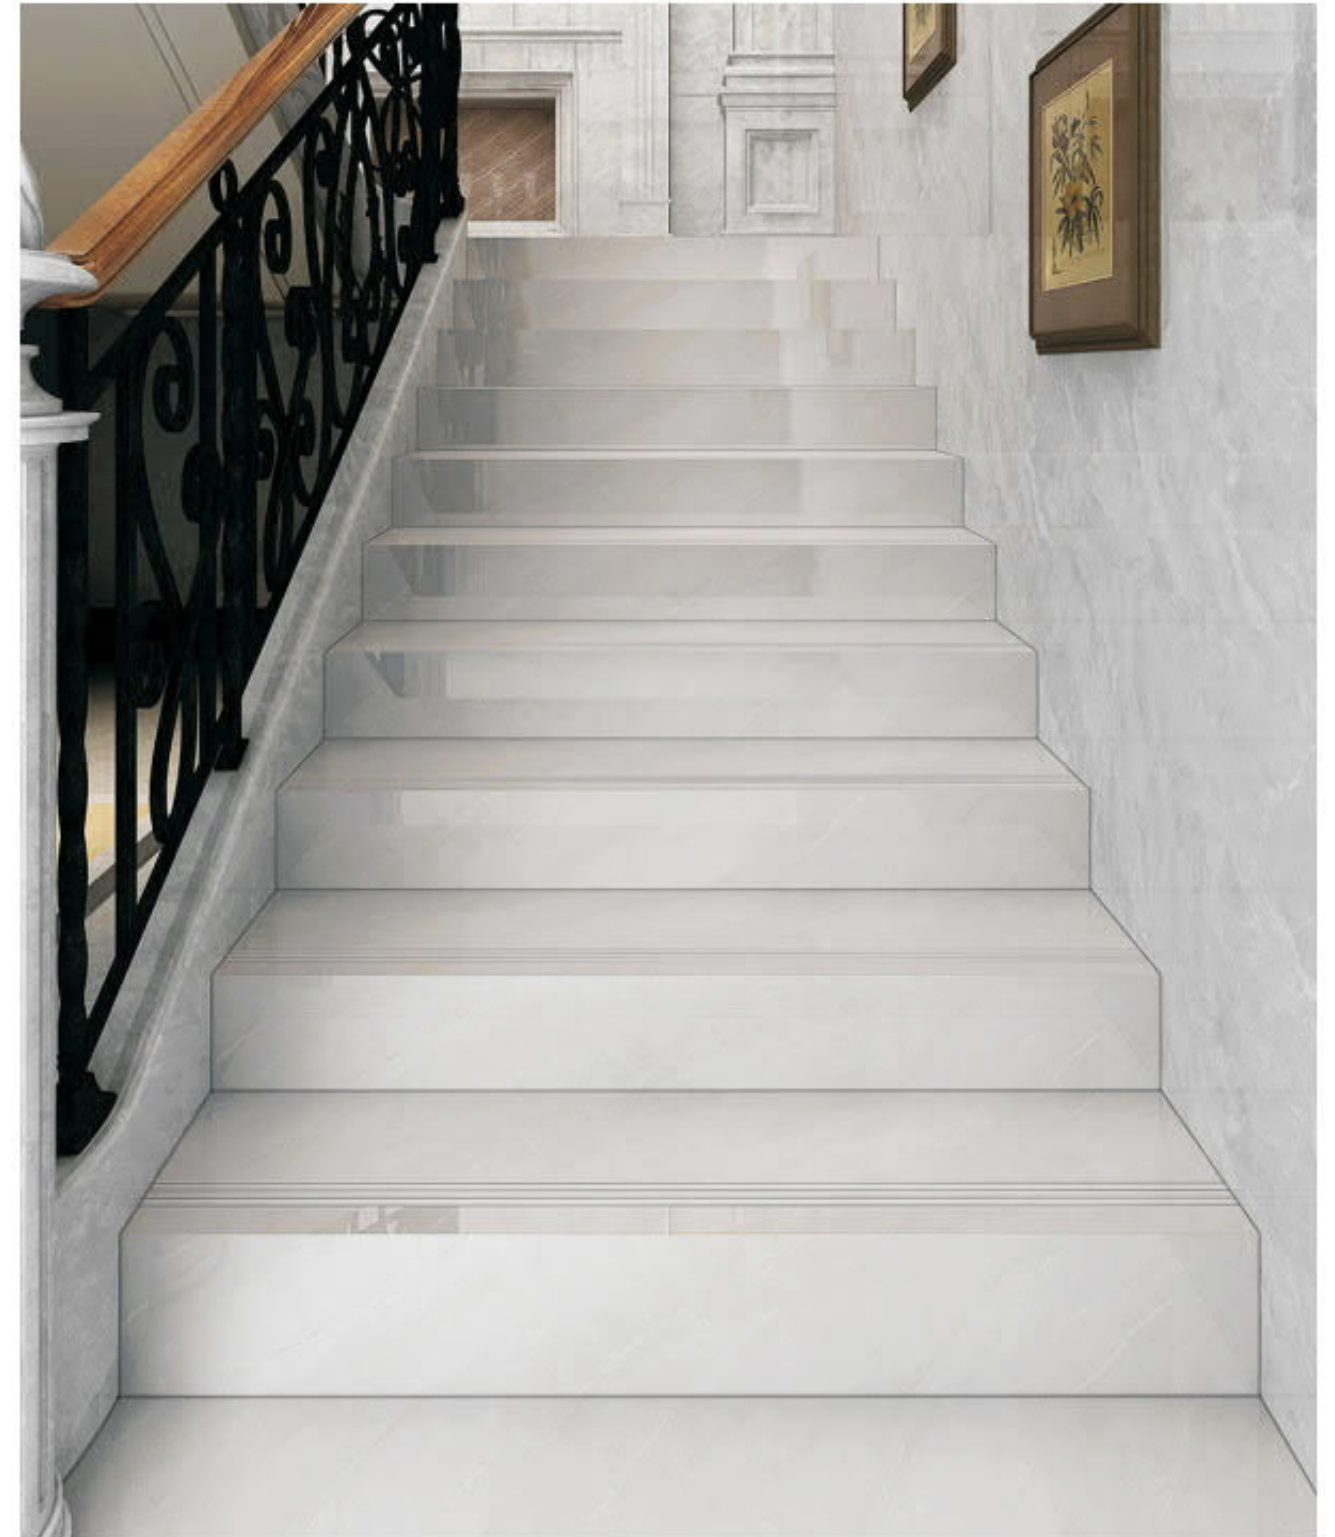

Green environmental protection
No formaldehyde
No radiation

ST122404
300x1200mm 12"x48"