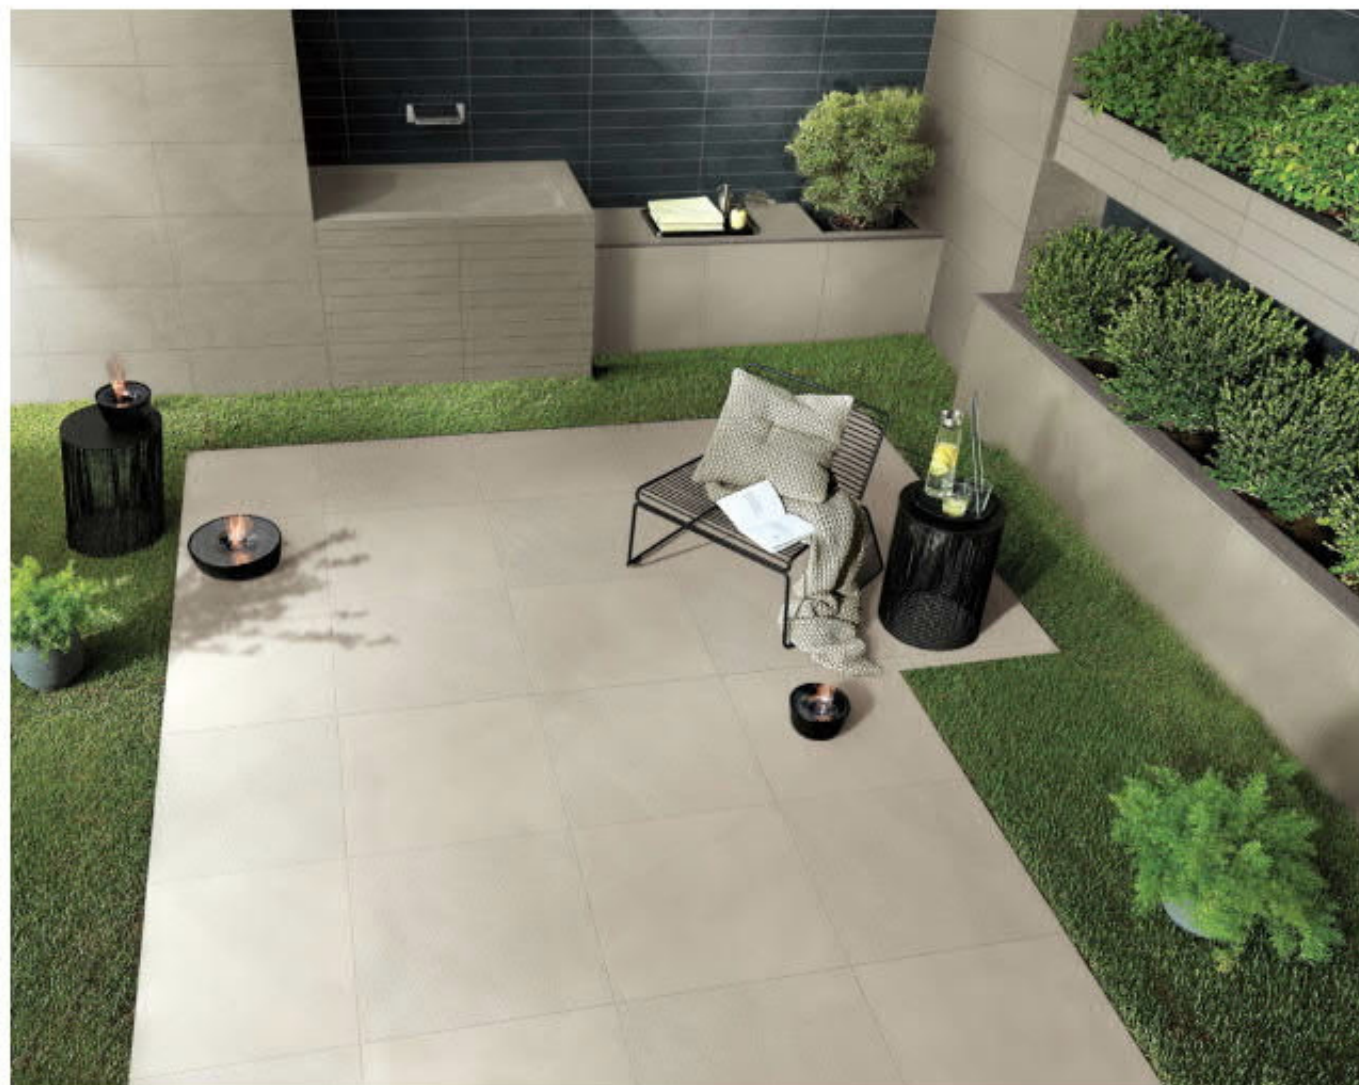

PPU63812M 600x600mm 24"x24"

Green environmental protection
No formaldehyde
No radiation

LIFE
ON
AROU

POLISHED TILE

600x600mm 24"x24"

PSA6202P POLISHED

PSA6202M MATT

PSA6202W ROUGH