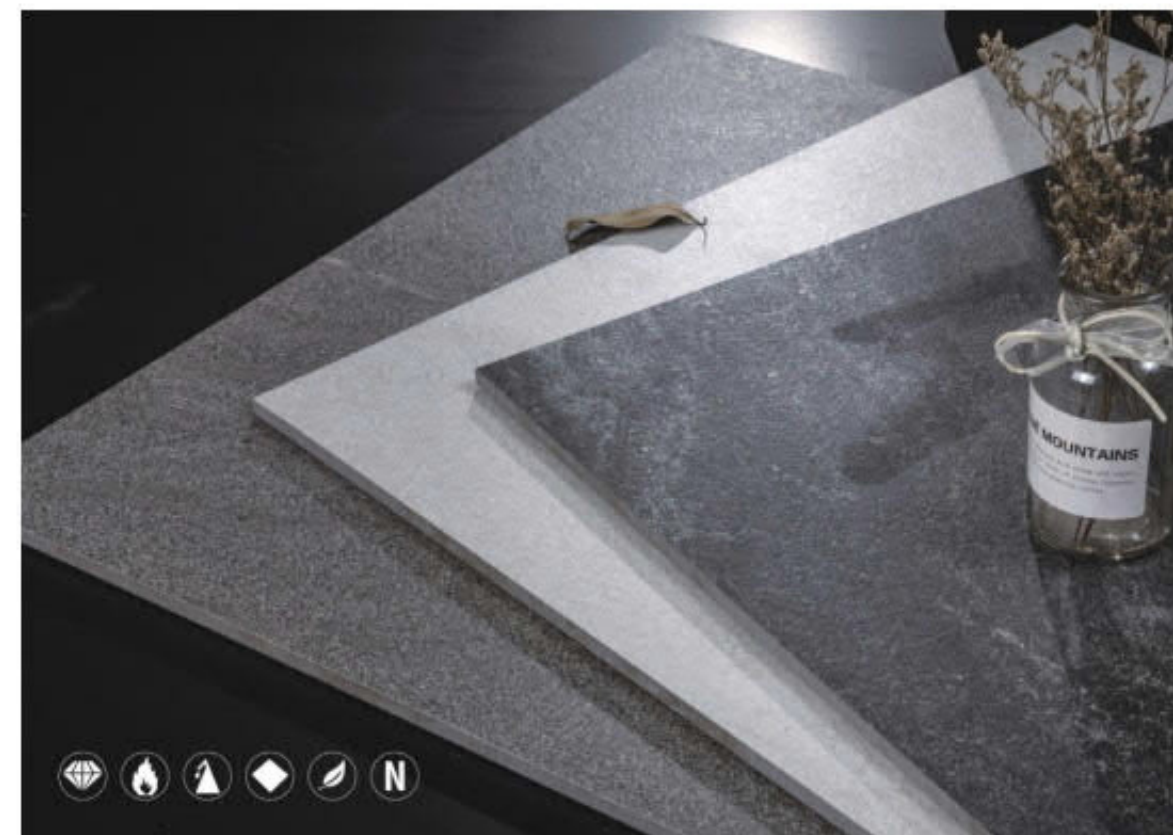

GN122511M
1200x600mm 48"x24"

*Modern
style*

The ceramic tile is flat
The paving is clean and tidy
And the antifouling glaze

RUSTIC TILE

GF121314 1200x600mm 48"x24"
GF121313 600x600mm 24"x24"

Green environmental protection
No formaldehyde
No radiation