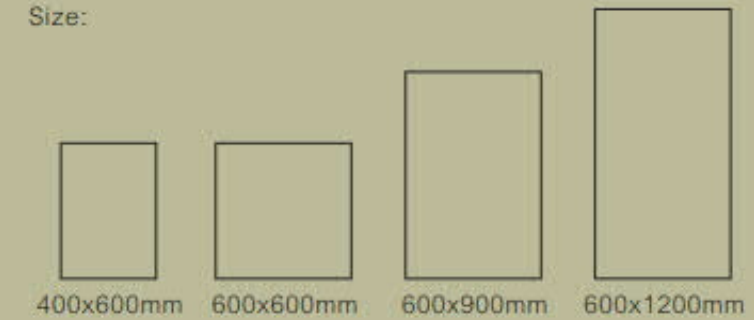

Because of printed relation, possibility and the color of the actual product contain difference,
please regard real object as to allow.

OUTDOOR TILE

Characteristic

- Rectified edge
- Non-slip
- Wear-resistant
- Easy to clean
- Low water absorption
- Natural texture

Size: