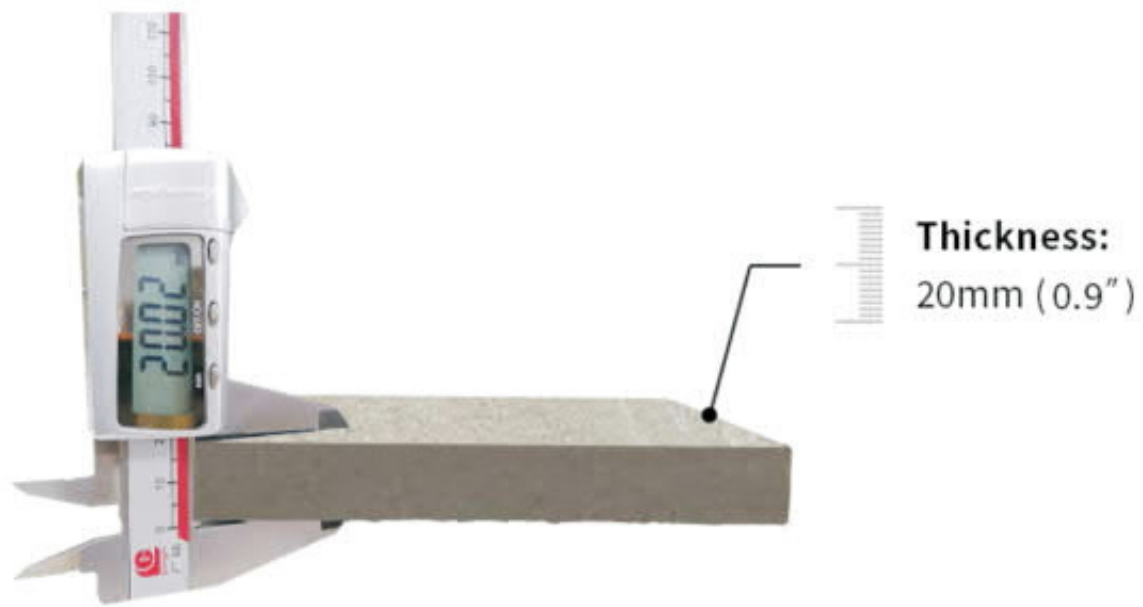

Thickness is 20mm Can bear 27 tons

- ✓ Slip rating:R12
- ✓ Mohs hardness:Grade 7