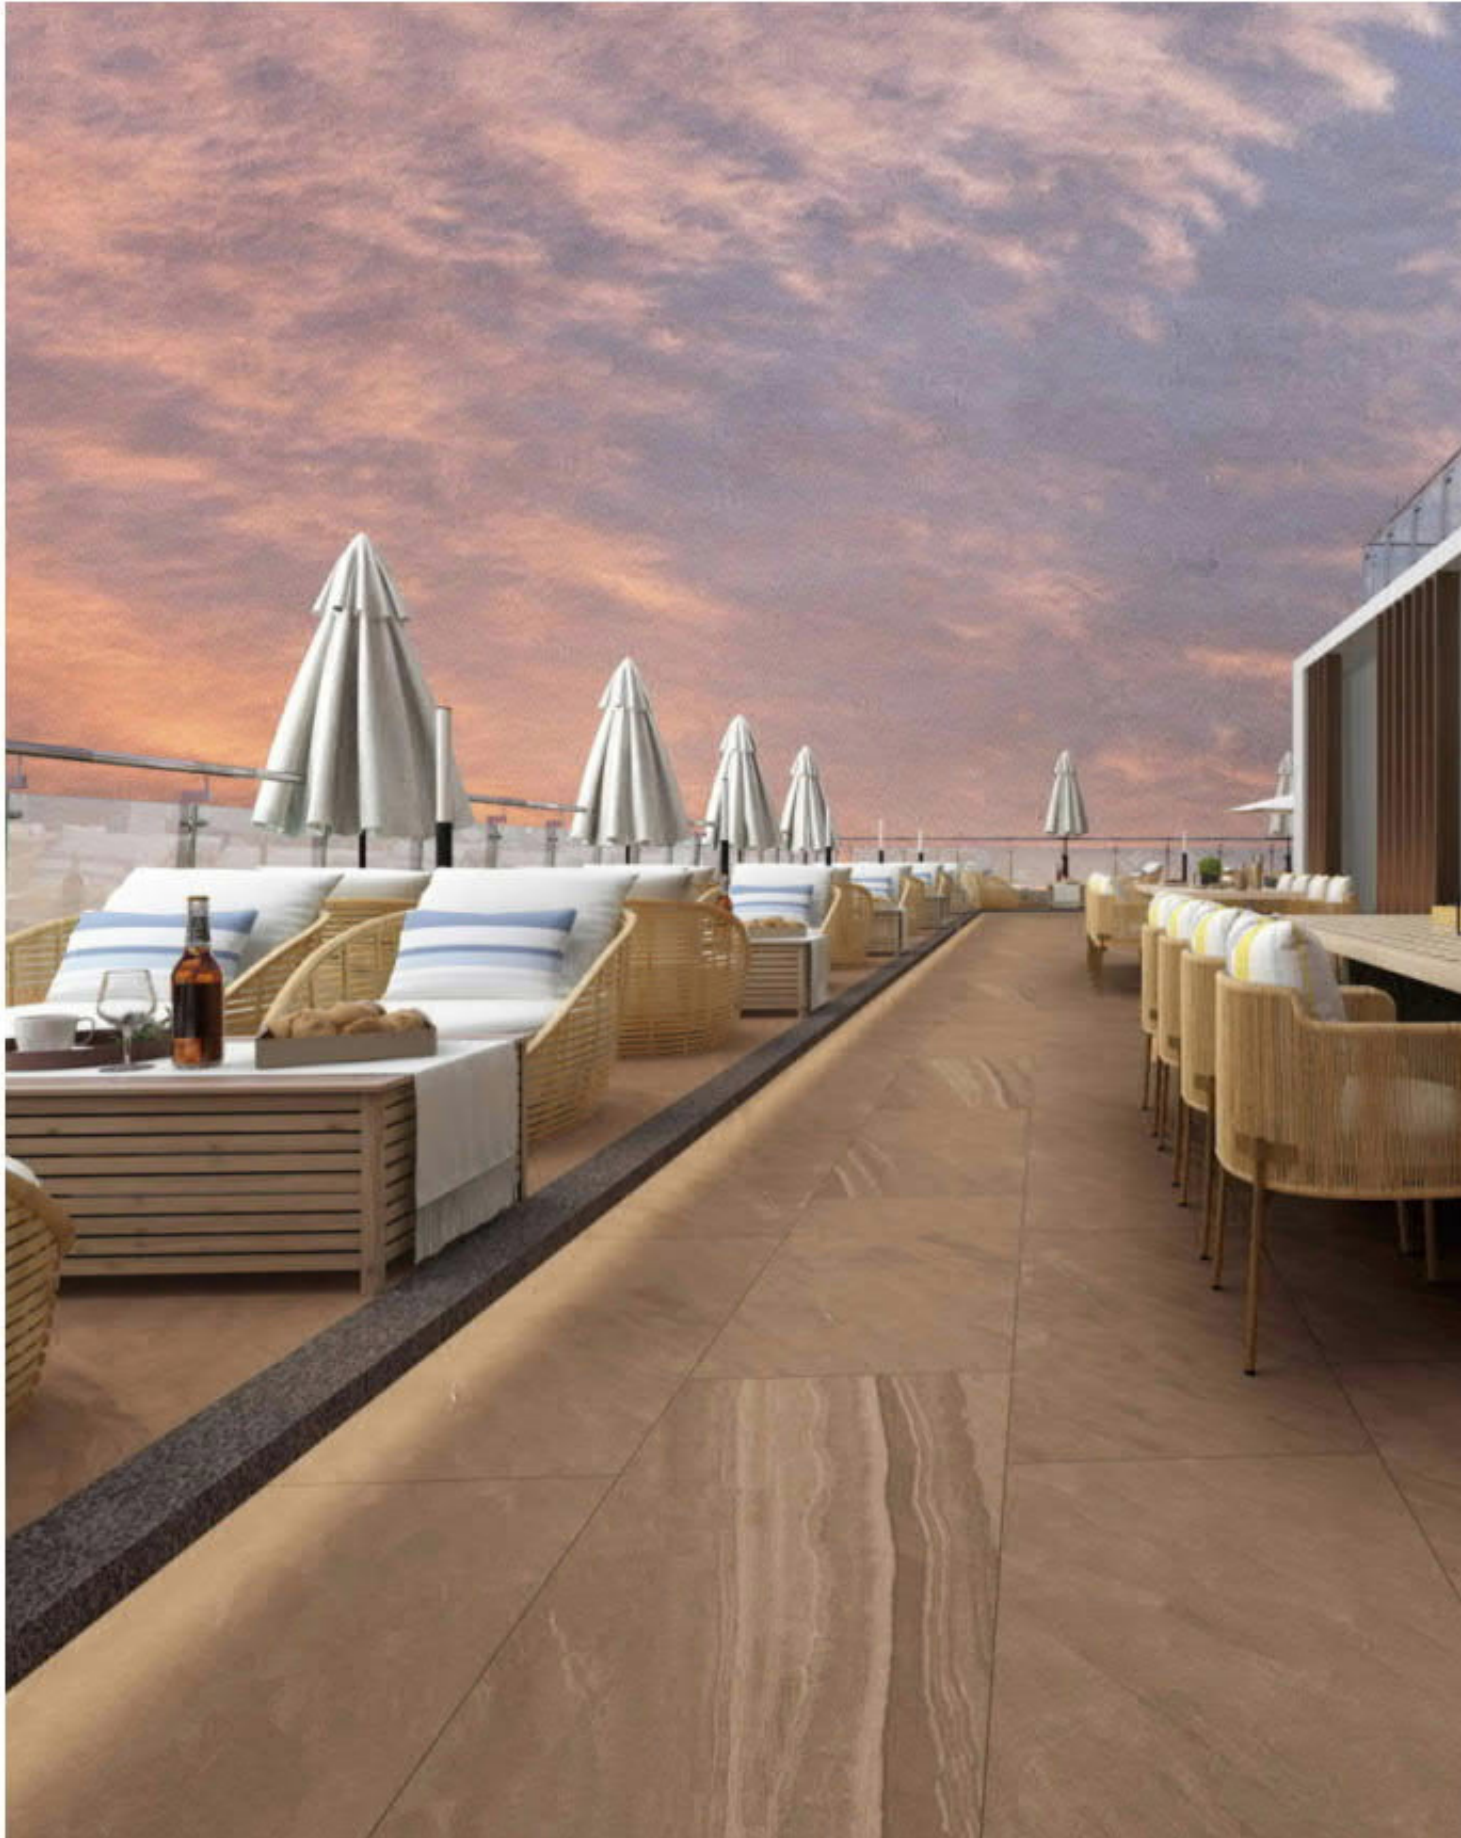

Parking Lot

Airport

Bedroom

Bathroom

Restaurant

RUSTIC TILE

GN6238M 600x600mm 24"x24"

GN6236M 600x600mm 24"x24"