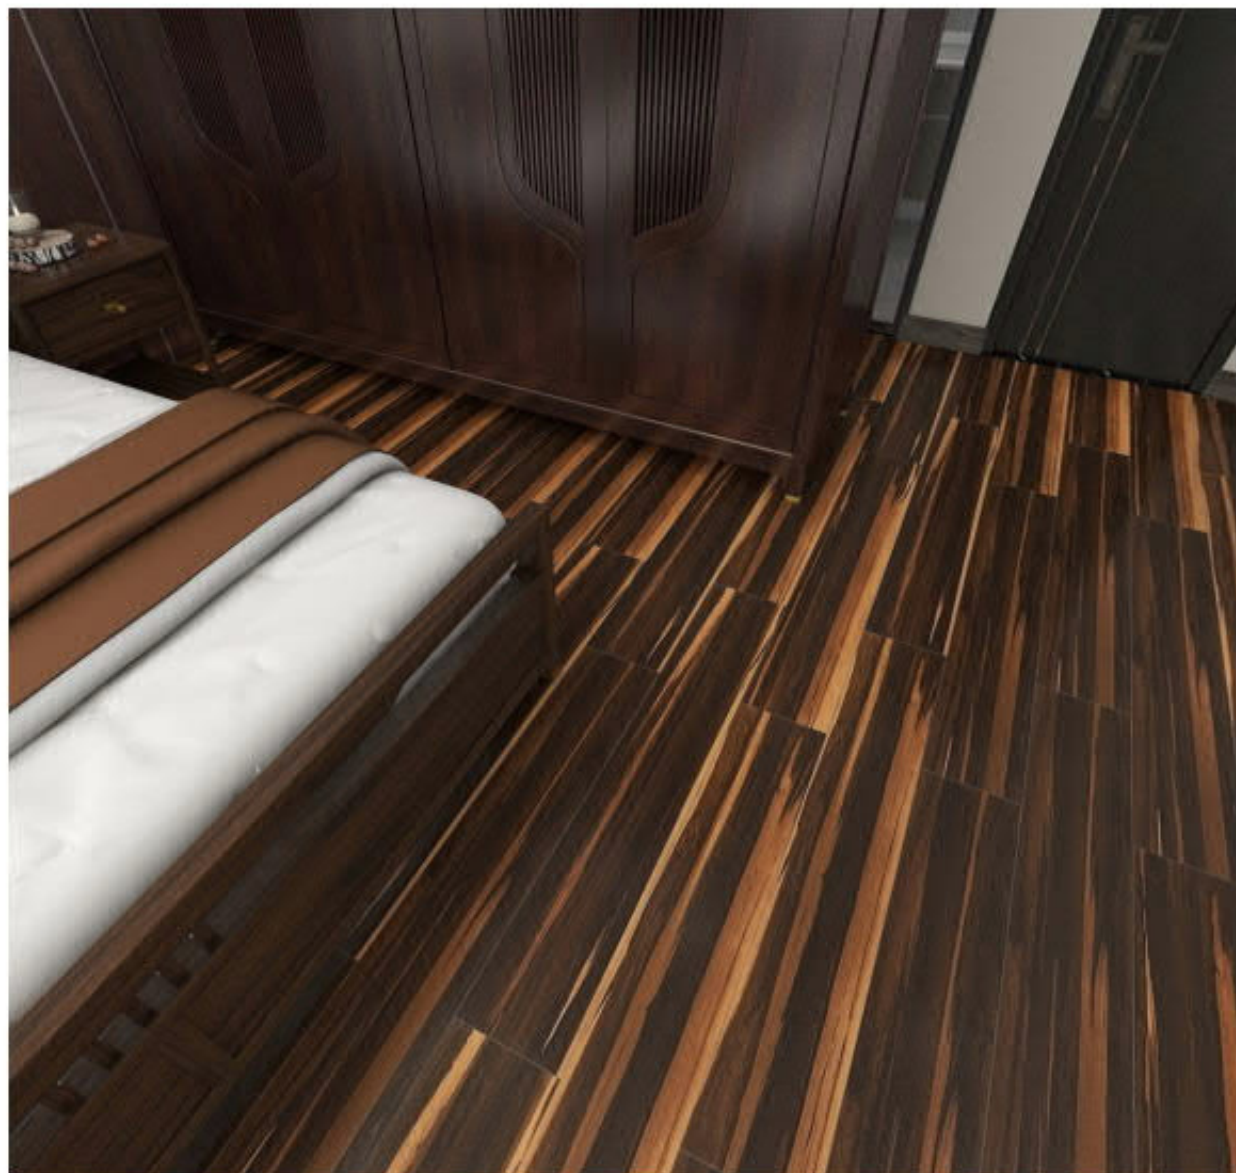

WOODEN TILE

WL122214 200x1200mm 8"x48"