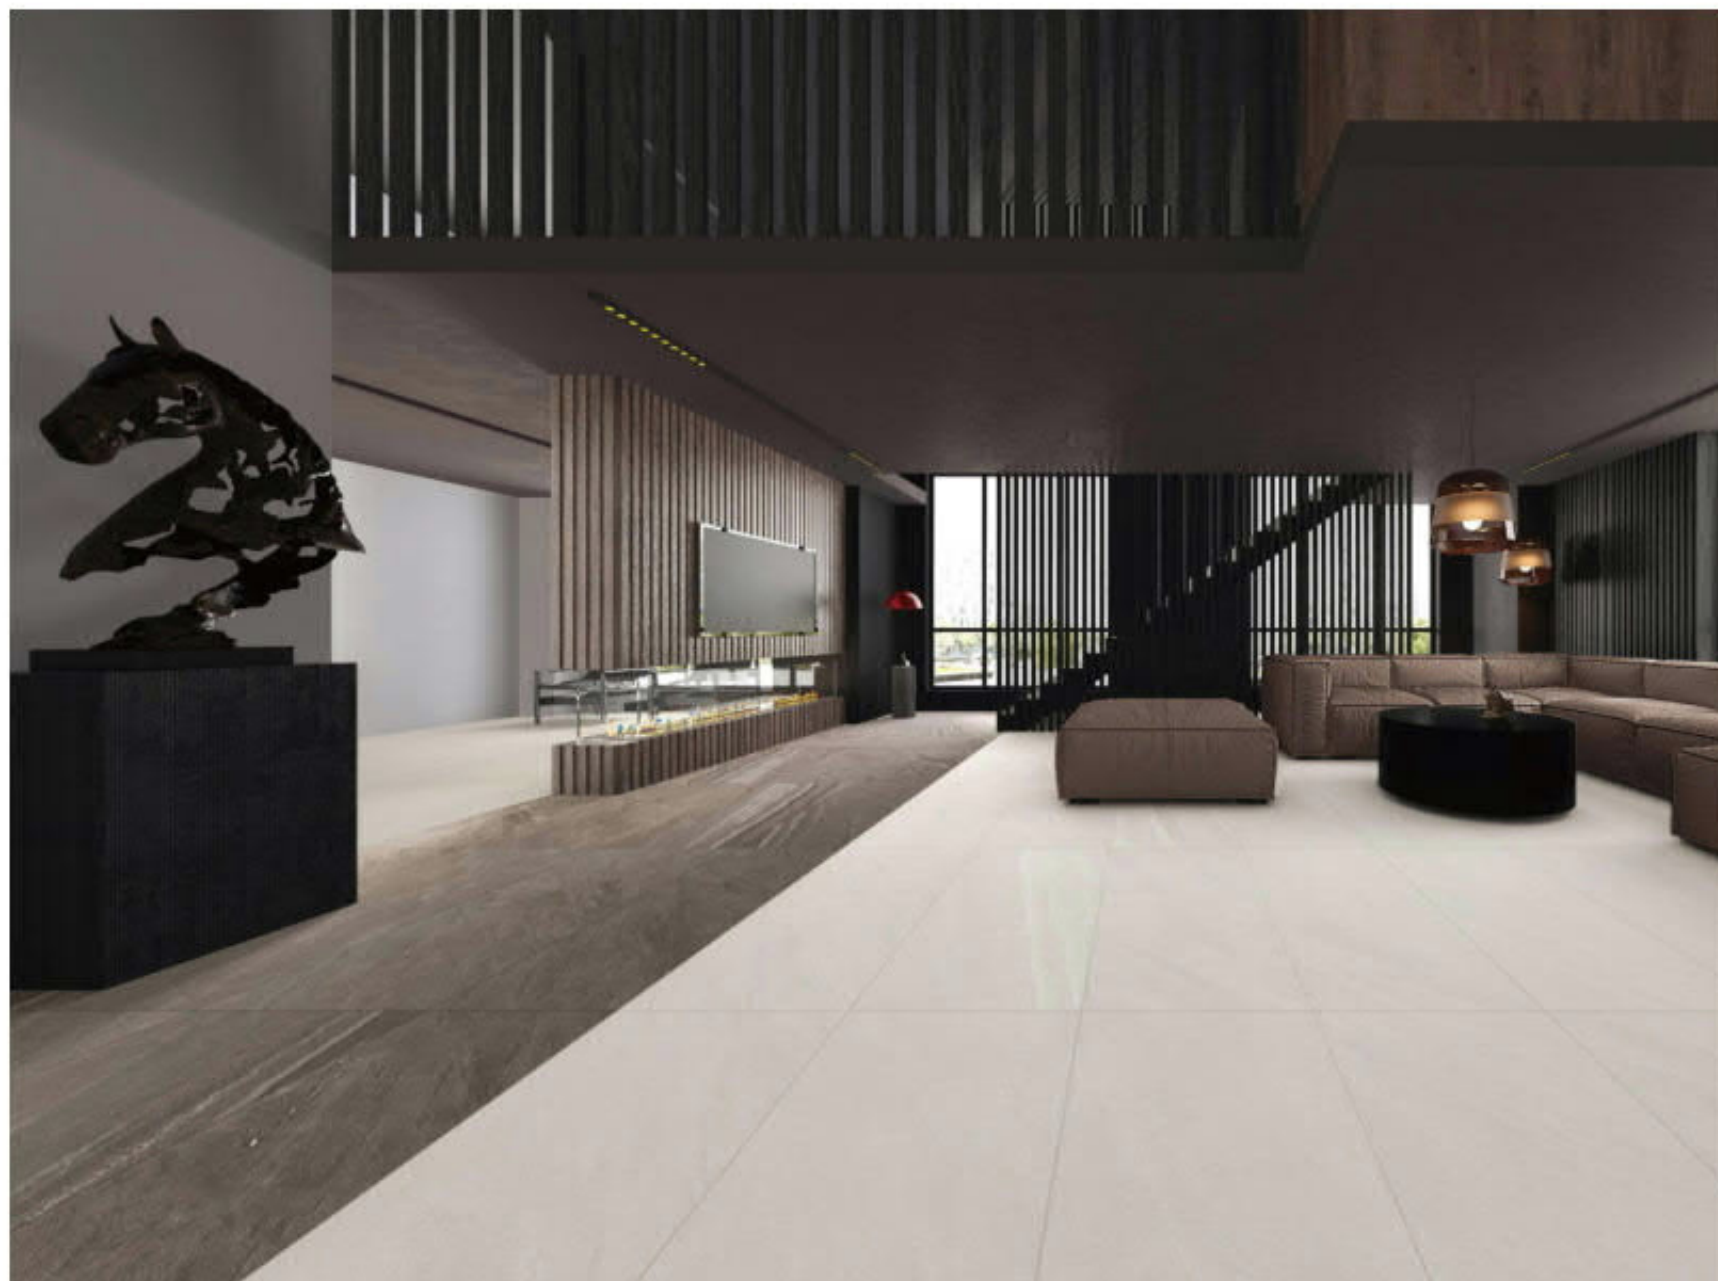

GN6234M 600x600mm 24"x24"

RUSTIC TILE

GN6239M
600x600mm 24"x24"

GN6237M
600x600mm 24"x24"

Application space

Office

House

Hotel