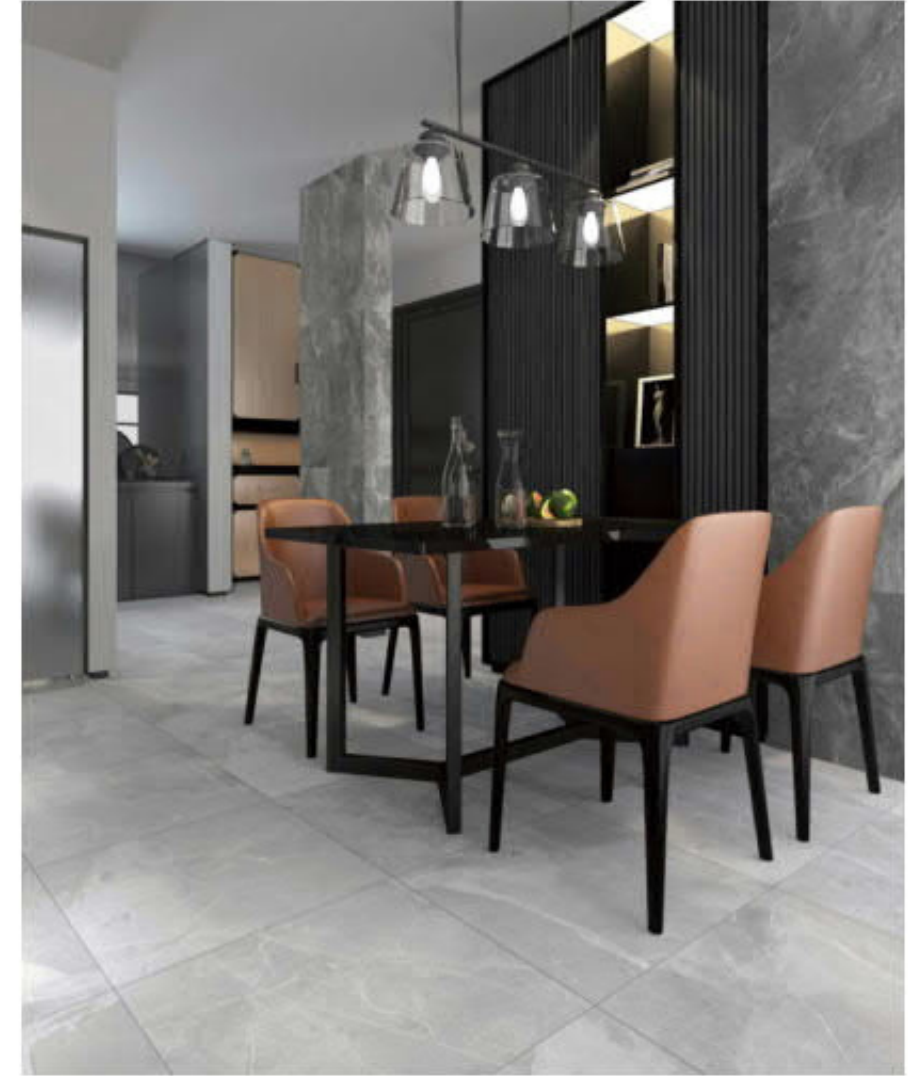

RUSTIC TILE

GN6225M 600x600mm 24"x24"