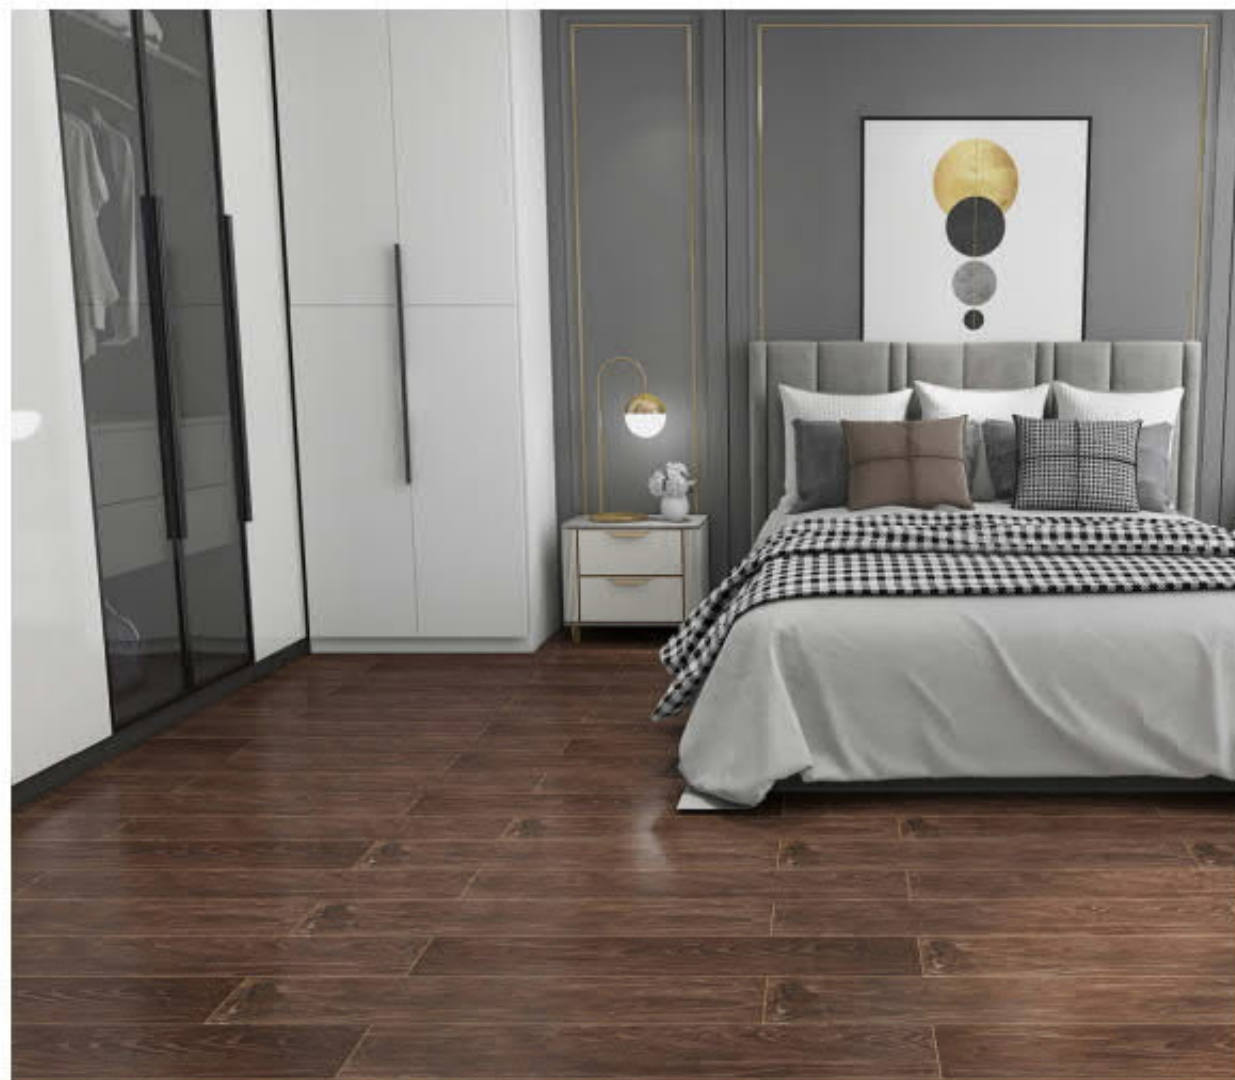

WOODEN TILE

WH92244 150x900mm 6"x36"