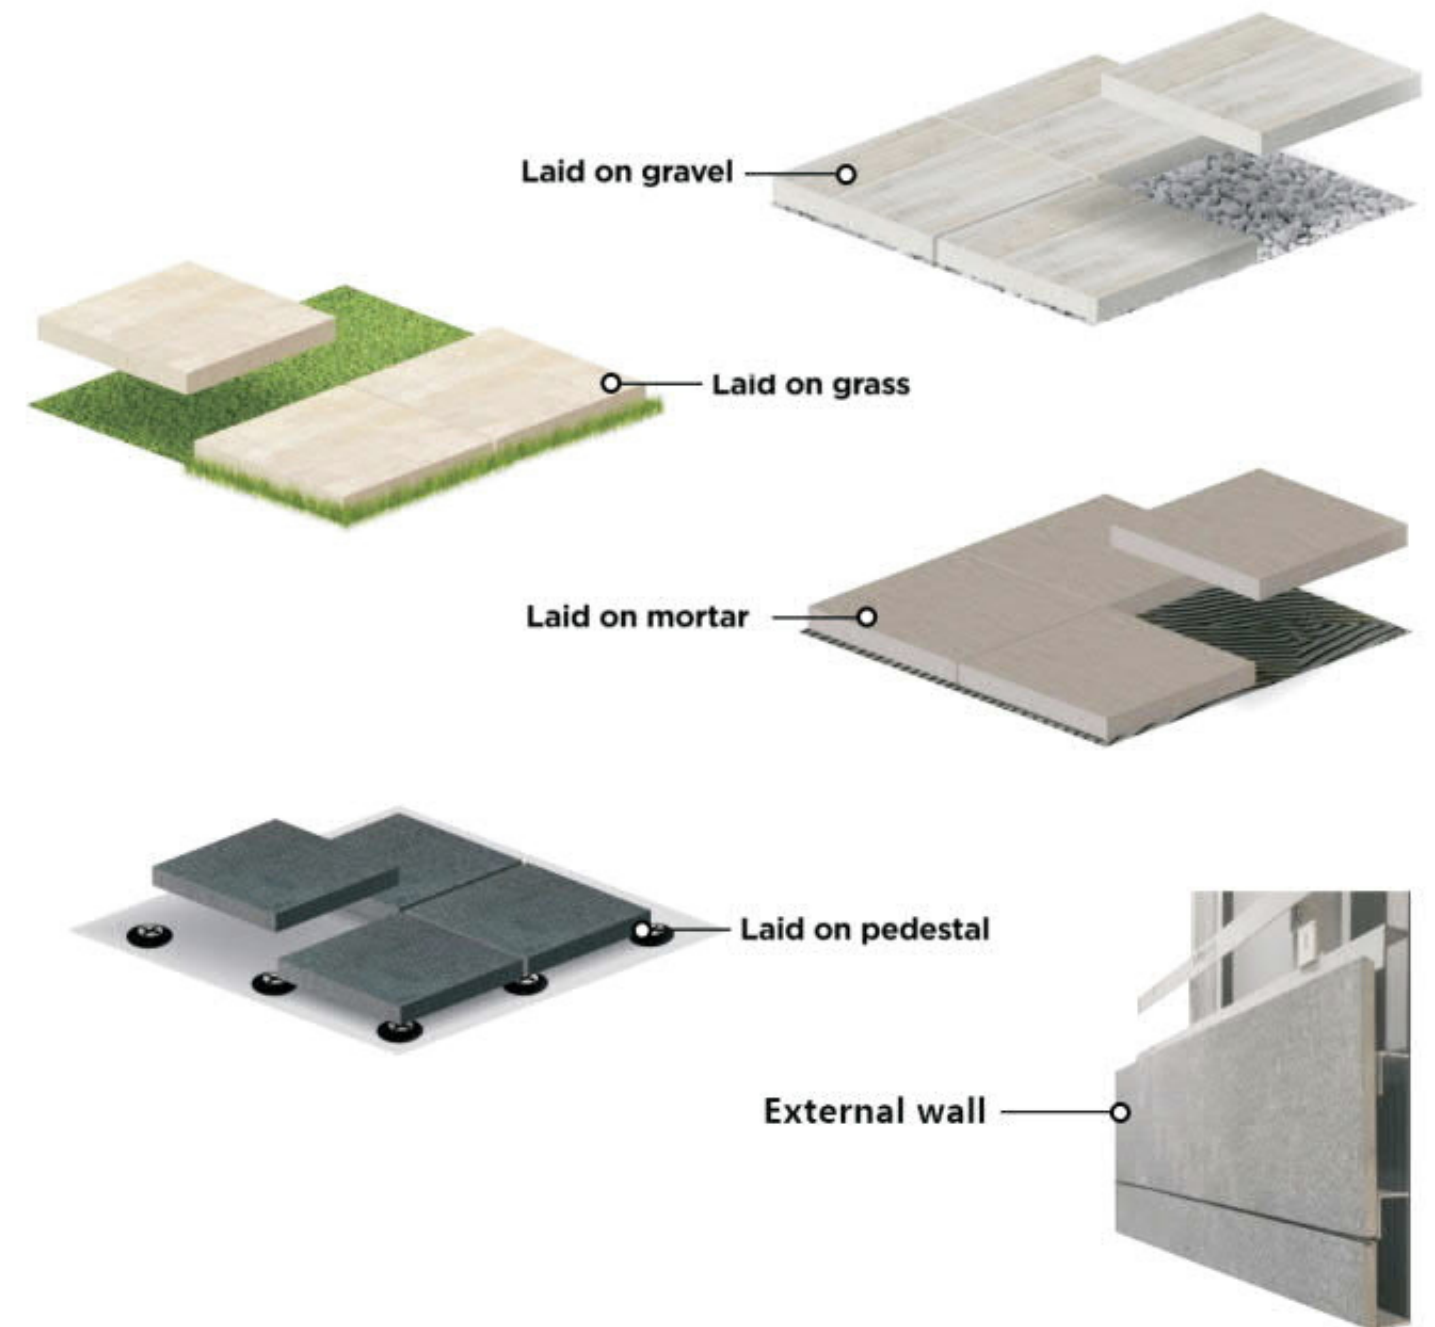

- Rectified edge
- Non-slip
- Wear-resistant
- Easy to clean
- Low water absorption
- Natural texture

Size:

Thickness is 20mm Can bear 27 tons

- ✓ Slip rating:R12
- ✓ Mohs hardness:Grade 7

- Can bear 27tons pressure
- Anti-dirty and easy clean with glaze
- Anti-slip and flexible
- Same texture as natural stone
- Breaking strength 5 times higher than stone
- Lower cost than natural stone

4 KEY METHODS OF APPLICATION

EASY TO INSTALL AND MAINTAIN

OUTDOOR TILE

GF41201-2
400x600mm 16"x24"

CAN BE PROCESSED

OUTDOOR TILE

Modern style

The ceramic tile is flat
The paving is clean and tidy
And the antifouling glaze