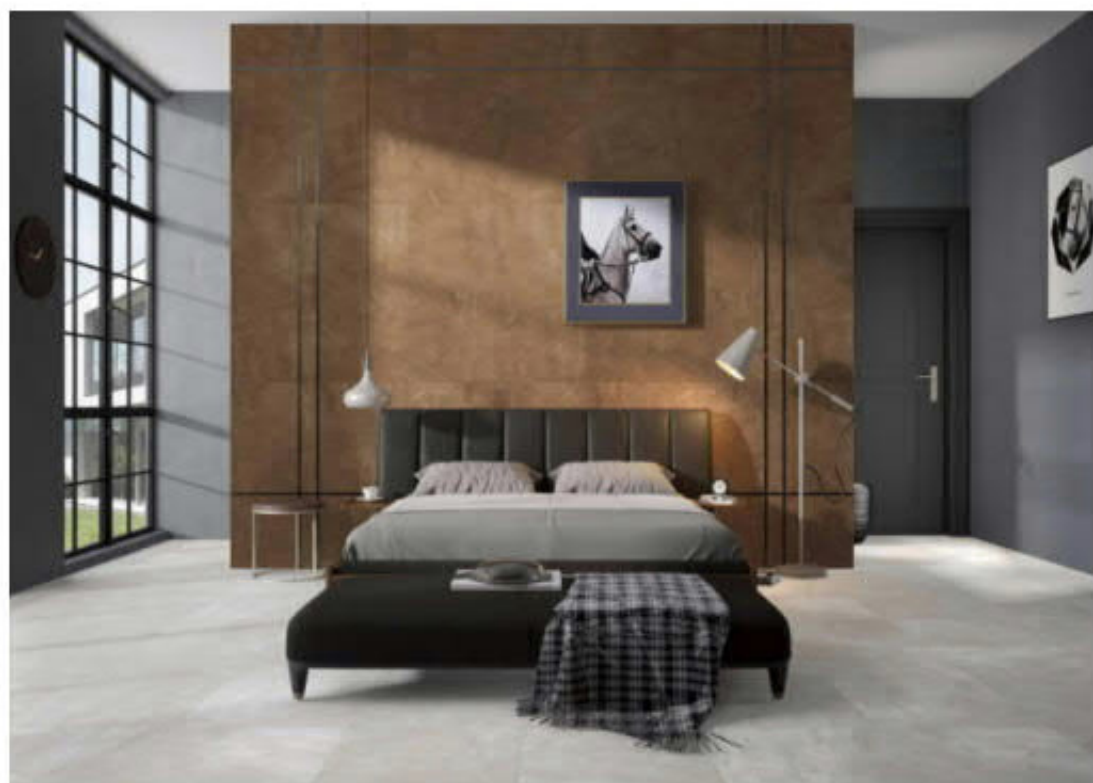

RUSTIC TILE

GN6228M
600x600mm 24"x24"