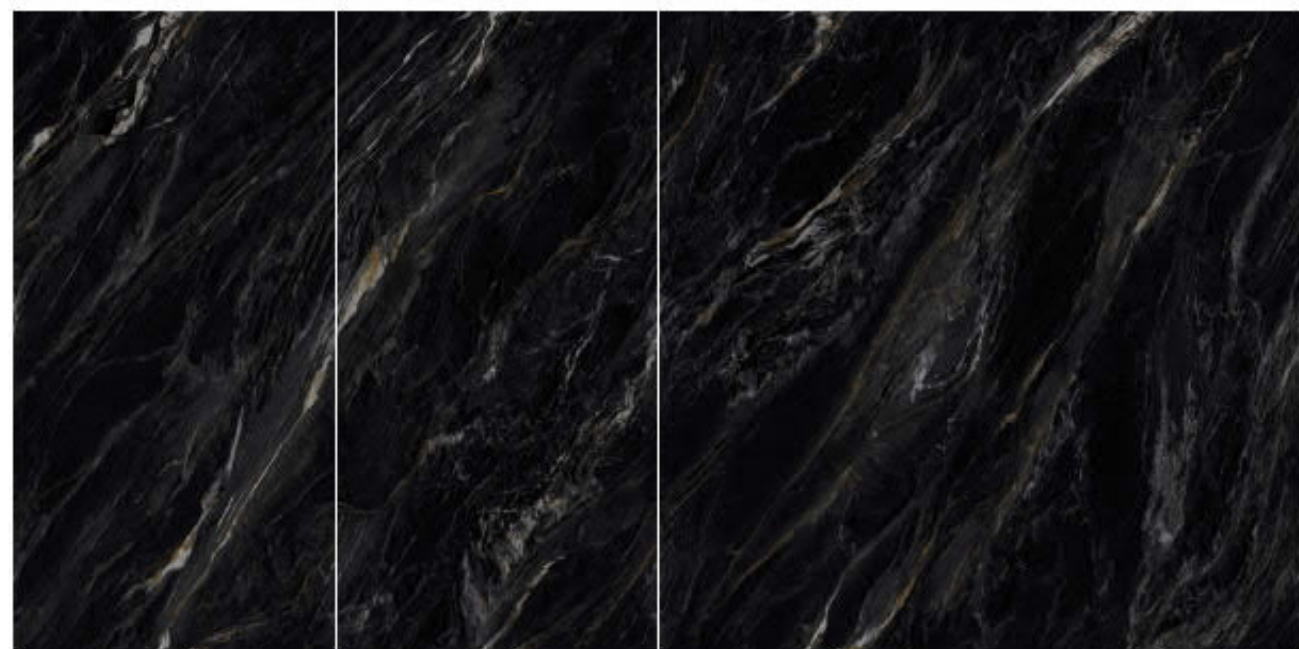

FP124216 1200x600mm 48"x24"

FP124215 1200x600mm 48"x24"

GLAZED TILE

FP124214 1200x600mm 48"x24"

FP124206 1200x600mm 48"x24"

FP124208 1200x600mm 48"x24"

FP124207 1200x600mm 48"x24"

FP12724 1200x600mm 48"x24"